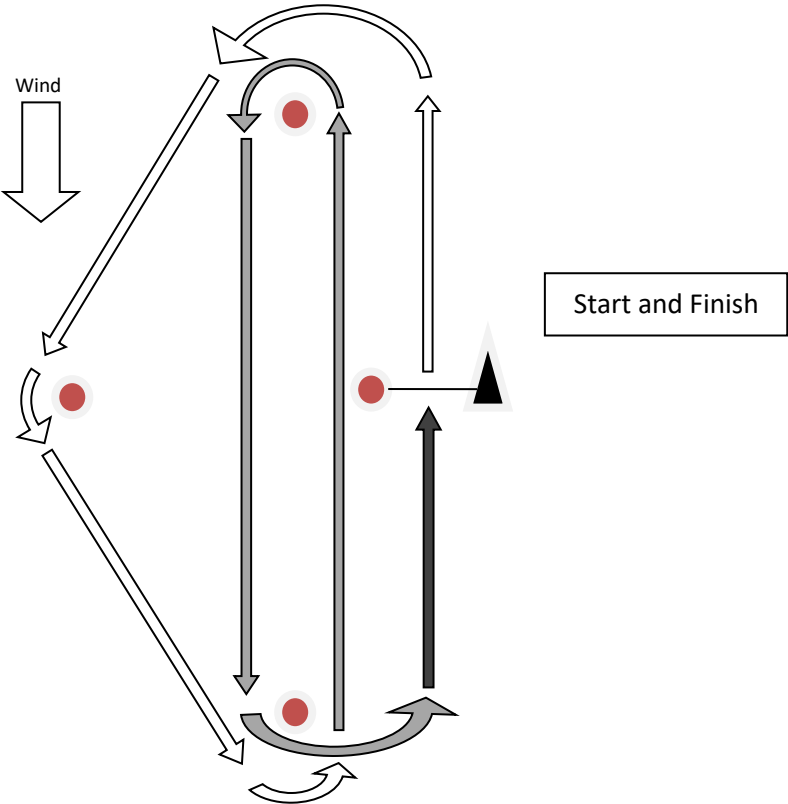

Course Designations for the 2022 MRYC Annual Junior Regatta

Course M

Triangle with Start/Finish in the middle

Course O

Windward-Reaching-Leeward-Windward-Leeward-Finish

Course W

Windward – Leeward (one lap)

Course W2

Windward – Leeward (two laps)