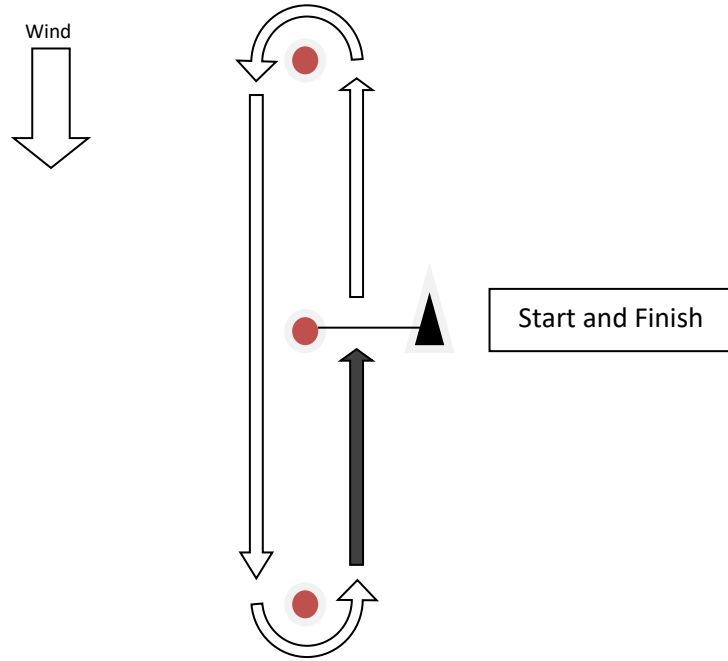

Course Designations for the 2022 MRYC Annual Junior Regatta

Course M

Triangle with Start/Finish in the middle

Course O

Windward-Reaching-Leeward-Windward-Leeward-Finish

Course W

Windward – Leeward (one lap)

Course W2

Windward – Leeward (two laps)