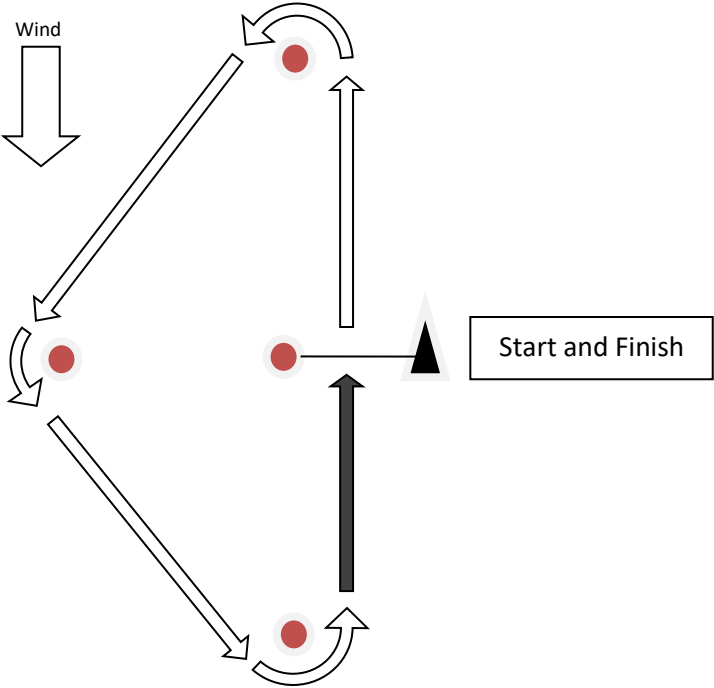

Course Designations for the 2022 MRYC Annual Junior Regatta

Course M

Triangle with Start/Finish in the middle

Course O

Windward-Reaching-Leeward-Windward-Leeward-Finish

Course W

Windward – Leeward (one lap)

Course W2

Windward – Leeward (two laps)