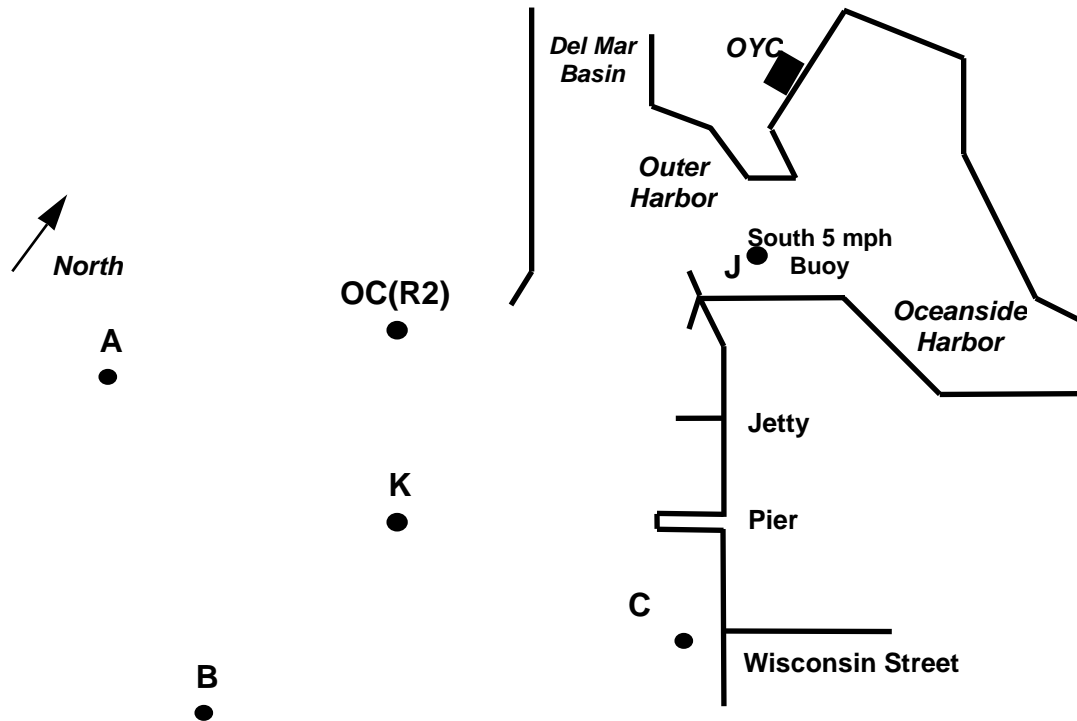

OYC Charity Regatta 2023 Course Chart Attachment 2 – Revised July 27, 2023

Course	Length	Marks	Course	Length	Marks	Course	Length	Marks
1	2.08	A	9	6.72	A B C K A	17	5.32	B O C B
2	4.16	A Ks A	10	8.72	A B C A Ks C	18	6.51	B C O C B
3	4.08	A C	11	8.72	A C A B C	19	6.51	Bs OCs Cs Bs
4	4.08	A Ks C	12	10.8	A C A B C K A	20	8.79	Bs O C A Ks C O C
5	8.16	A C K A C	13	1.56	B	21	8.75	B C O C B O C
6	3.1	A B	14	3.12	B Ks B	22	4.56	O C Ks O C
7	4.64	A Bs As	15	3.8	Bs O C	23	3.89	O Cs Cs
8	4.64	A B C	16	4.2	B C Bs	24	7.23	O C B C O C

**Start at RC Boat, finish at "K". Length shown is for start and finish at "K".
Leave all marks to port unless shown with subscript "s".**

OC	N33° W117°	12.122' 24.493'
A	N33° W117°	11.119' 25.297'
B	N33° W117°	10.262' 24.156'
C	N33° W117°	11.023' 22.871'
K	N33° W117°	11.039' 24.064'

	A	B	C	K	OC
A		132 / 1.28	93 / 2.04	94 / 1.04	34 / 1.20
B	312 / 1.28		55 / 1.32	6 / .78	351 / 1.88
C	273 / 2.04	235 / 1.32		271 / 1.0	309 / 1.75
K	274 / 1.04	186 / .78	91 / 1.0		342 / 1.14
OC	214 / 1.20	171 / 1.88	129 / 1.75	162 / 1.14	

Degrees Magnetic / Headings Are Approximate

Verified May 10, 2023