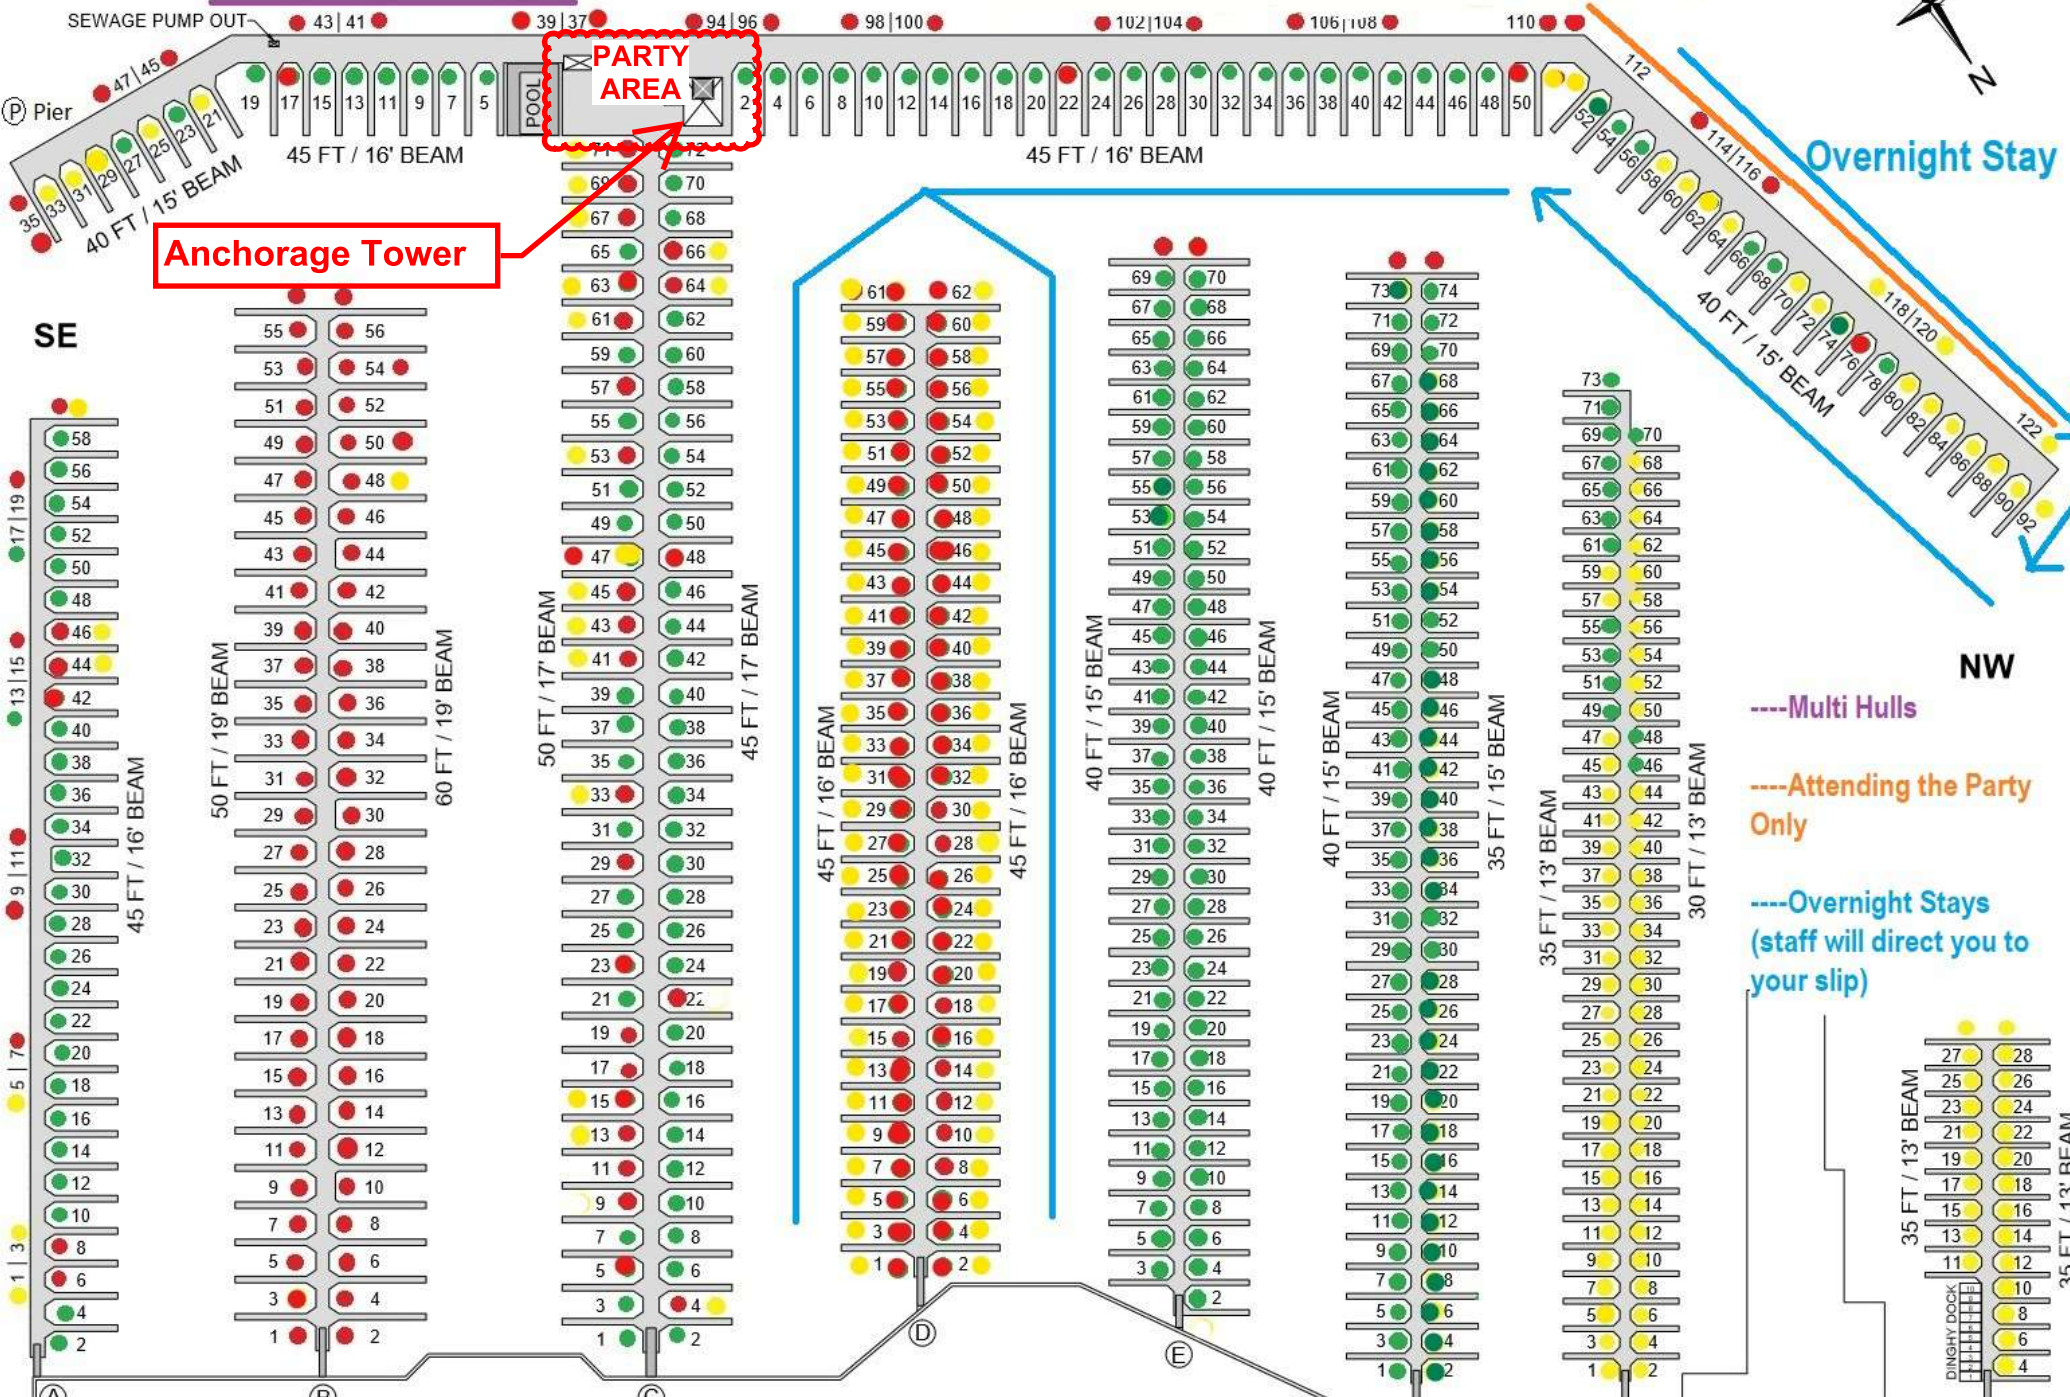

THE ANCHORAGE MARINA

HAIL ON CHANNEL 71

Multi Hulls

Attending Party Only

Anchorage Tower

PARTY AREA

Overnight Stay

SE

NW

----Multi Hulls

----Attending the Party Only

----Overnight Stays
(staff will direct you to your slip)

RESTROOMS
SHOWERS
LAUNDRY FACILITIES

BOATER'S LOUNGE