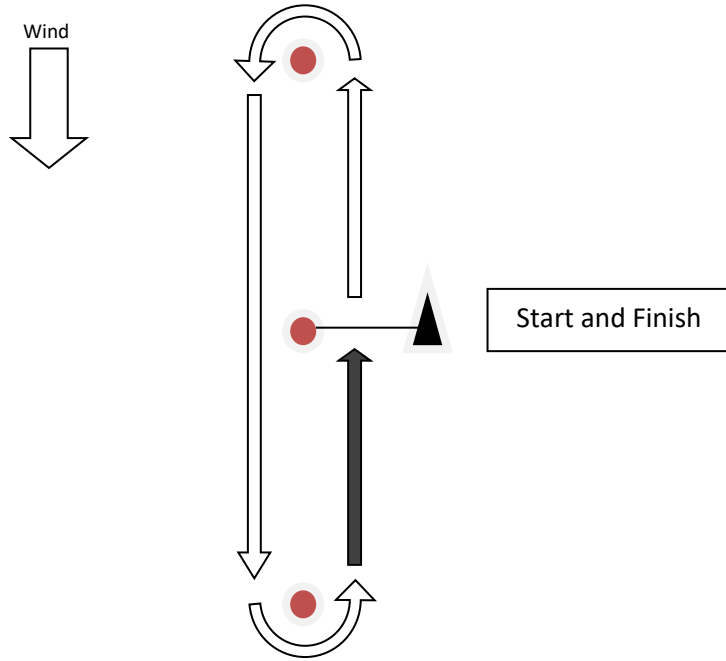

Course Designations for the 2024 MRYC Annual Junior Regatta

Course M

Triangle with Start/Finish in the middle

Course O

Windward-Reaching-Leeward-Windward-Leeward-Finish

Course W

Windward – Leeward (one lap)

Course W2

Windward – Leeward (two laps)