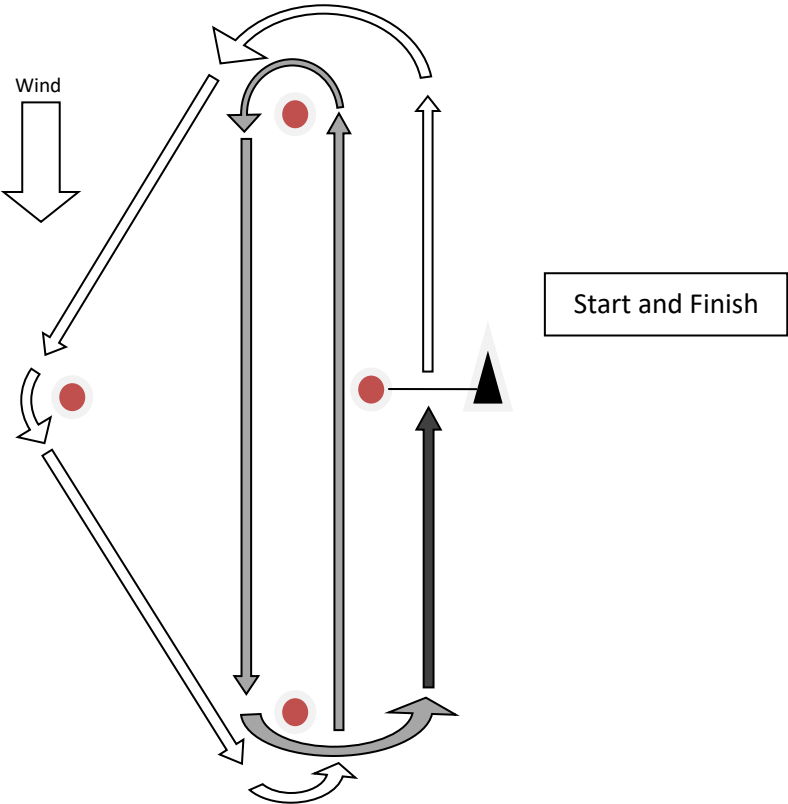

Course Designations for the 2024 MRYC Annual Junior Regatta

Course M

Triangle with Start/Finish in the middle

Course O

Windward-Reaching-Leeward-Windward-Leeward-Finish

Course W

Windward – Leeward (one lap)

Course W2

Windward – Leeward (two laps)