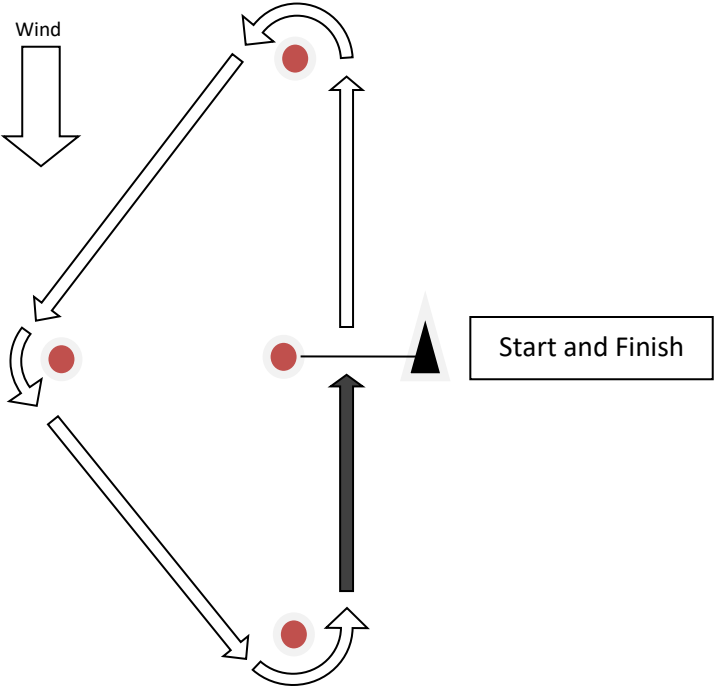

Course Designations for the 2024 MRYC Annual Junior Regatta

Course M

Triangle with Start/Finish in the middle

Course O

Windward-Reaching-Leeward-Windward-Leeward-Finish

Course W

Windward – Leeward (one lap)

Course W2

Windward – Leeward (two laps)