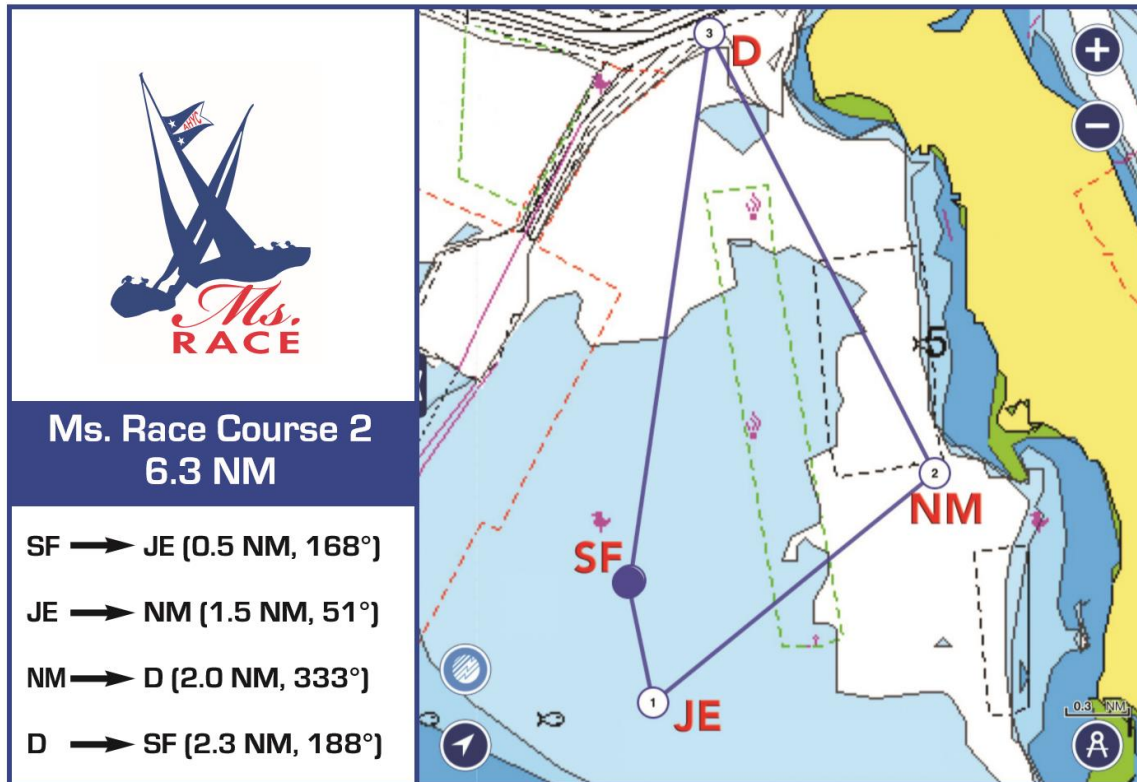

# Race Course Area

Notes:

- Approx location of marks
- Use lat/long provided
- Olympic circle are yellow cylinder marks with alternating red and green tops
- Start/Finish (SF) in center of circle
- Honor all white govt buoys by Gov' pier

# Race Course 1 – 7.0 nautical miles

- The SF pin will be positioned to port of the committee boat
- The first mark in Race Course 1 is the JF mark at  $213^{\circ}$
- Headings are listed for subsequent marks
- All marks are to be left to PORT.
- The wind direction may not be windward of the start line

## Pursuit Start Sheet For Atlantic Highlands Yacht Club 2024 Ms. Race

Start Time:  Distance:  MAX PHRF:    
Limit To Division:

Date: \_\_\_\_\_

Start	Sail#	Skipper	Boat Name	Class/Fleet	PHRF
14:00:00	564	Laura Grodewald	Eduam	Non-Spin	183
14:01:35	197	Sue Mulholland	Celtic Star	Non-Spin	168
14:02:50	70010	Laura Oncea	Confiscated	Non-Spin	156
14:03:09	31588	Claudia Lucey	At Last	Non-Spin	153
14:06:56	114	Diane Kropfl	Saint of Circumstance	Non-Spin	117
14:07:34	42041	Joan Howlett	Earth Angel	Non-Spin	111
14:09:27	194	Ann Myer	MAGIC	Spinnaker	93
14:09:27	585	Kara Licata	Arete	Spinnaker	93
14:10:24	10	Paula Del Coro	Vici	Non-Spin	84
14:10:24	none	Kathy Puschaver	Nauti Lass	Non-Spin	84
14:11:20	52209	Nitzan Levy	Aviato	Spinnaker	75
14:12:17	60697	Leslie Kotzas	Osprey	Spinnaker	66
14:16:42	58133	KAREN HARRIS	Assarain IV	Spinnaker	24

# Race Course 2 – 6.3 nautical miles

- The SF pin will be positioned to port of the committee boat
- The first mark in RC 2 is the JE mark at 168°
- Headings are listed for subsequent marks
- All marks are to be left to PORT.
- The wind direction may not be windward of the start line