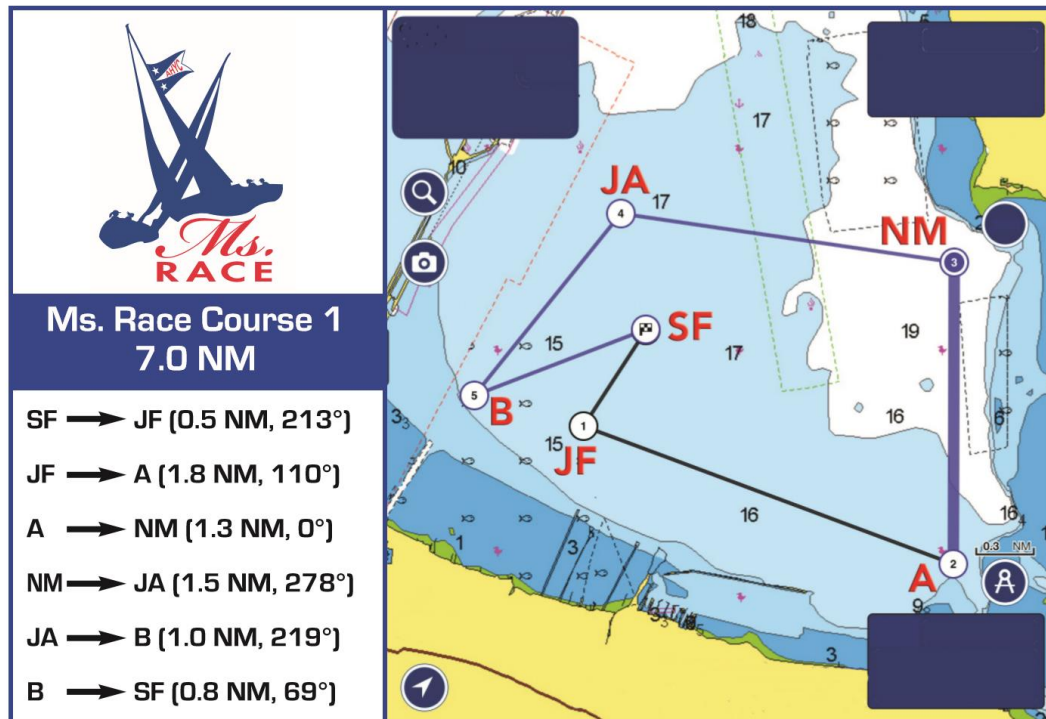

# Race Course Area

Notes:

- Approx location of marks
- Use lat/long provided
- Olympic circle are yellow cylinder marks with alternating red and green tops
- Start/Finish (SF) in center of circle
- Honor all white govt buoys by Gov' pier

## Pursuit Start Sheet For Atlantic Highlands Yacht Club 2024 Ms. Race

Start Time:  Distance:  MAX PHRF:

Limit To Division:

Date: \_\_\_\_\_

Start	Sail#	Skipper	Boat Name	Class/Fleet	PHRF
14:00:00	564	Laura Grodewald	Eduam	Non-Spin	183
14:01:45	197	Sue Mulholland	Celtic Star	Non-Spin	168
14:03:09	70010	Laura Oncea	Confiscated	Non-Spin	156
14:03:30	31588	Claudia Lucey	At Last	Non-Spin	153
14:07:42	114	Diane Kropfl	Saint of Circumstance	Non-Spin	117
14:08:24	42041	Joan Howlett	Earth Angel	Non-Spin	111
14:10:30	194	Ann Myer	MAGIC	Spinnaker	93
14:10:30	585	Kara Licata	Arete	Spinnaker	93
14:11:33	10	Paula Del Coro	Vici	Non-Spin	84
14:11:33	none	Kathy Puschaver	Nauti Lass	Non-Spin	84
14:12:36	52209	Nitzan Levy	Aviato	Spinnaker	75
14:13:39	60697	Leslie Kotzas	Osprey	Spinnaker	66
14:18:33	58133	KAREN HARRIS	Assarain IV	Spinnaker	24

\*Indicates PHRF rating was computed from Portsmouth rating [(DPN-55) \* 6]

# Race Course 1 – 7.0 nautical miles

- The SF pin will be positioned to port of the committee boat
- The first mark in Race Course 1 is the JF mark at  $213^{\circ}$
- Headings are listed for subsequent marks
- All marks are to be left to PORT.
- The wind direction may not be windward of the start line