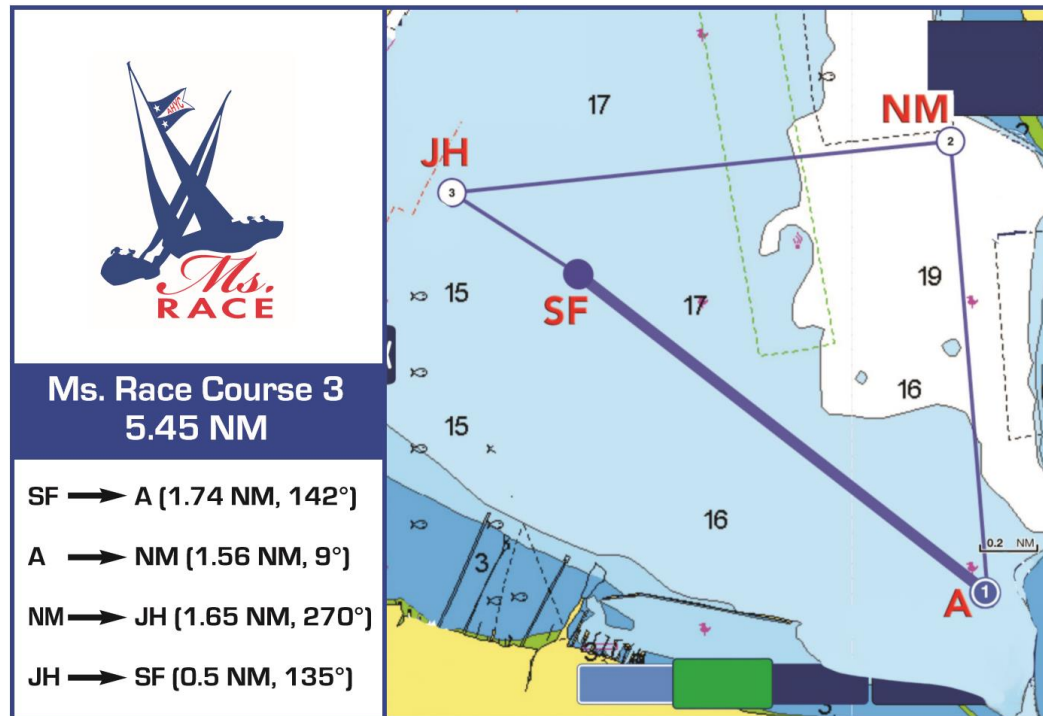

# Race Course 2 – 6.3 nautical miles

- The SF pin will be positioned to port of the committee boat
- The first mark in RC 2 is the JE mark at 168°
- Headings are listed for subsequent marks
- All marks are to be left to PORT.
- The wind direction may not be windward of the start line

## Pursuit Start Sheet For Atlantic Highlands Yacht Club 2024 Ms. Race

Start Time:  Distance:  MAX PHRF:

Limit To Division:

Date: \_\_\_\_\_

Start	Sail#	Skipper	Boat Name	Class/Fleet	PHRF
14:00:00	564	Laura Grodewald	Eduam	Non-Spin	183
14:01:21	197	Sue Mulholland	Celtic Star	Non-Spin	168
14:02:27	70010	Laura Oncea	Confiscated	Non-Spin	156
14:02:43	31588	Claudia Lucey	At Last	Non-Spin	153
14:05:59	114	Diane Kropfl	Saint of Circumstance	Non-Spin	117
14:06:32	42041	Joan Howlett	Earth Angel	Non-Spin	111
14:08:10	194	Ann Myer	MAGIC	Spinnaker	93
14:08:10	585	Kara Licata	Arete	Spinnaker	93
14:08:59	10	Paula Del Coro	Vici	Non-Spin	84
14:08:59	none	Kathy Puschaver	Nauti Lass	Non-Spin	84
14:09:48	52209	Nitzan Levy	Aviato	Spinnaker	75
14:10:37	60697	Leslie Kotzas	Osprey	Spinnaker	66
14:14:26	58133	KAREN HARRIS	Assarain IV	Spinnaker	24

\*Indicates PHRF rating was computed from Portsmouth rating [(DPN-55) \* 6]

# Race Course 3 – 5.45 nautical miles

- The SF pin will be positioned to port of the committee boat
- The first mark in RC 3 is the A mark at 142°
- Headings are listed for subsequent marks
- All marks are to be left to PORT.
- The wind direction may not be windward of the start line