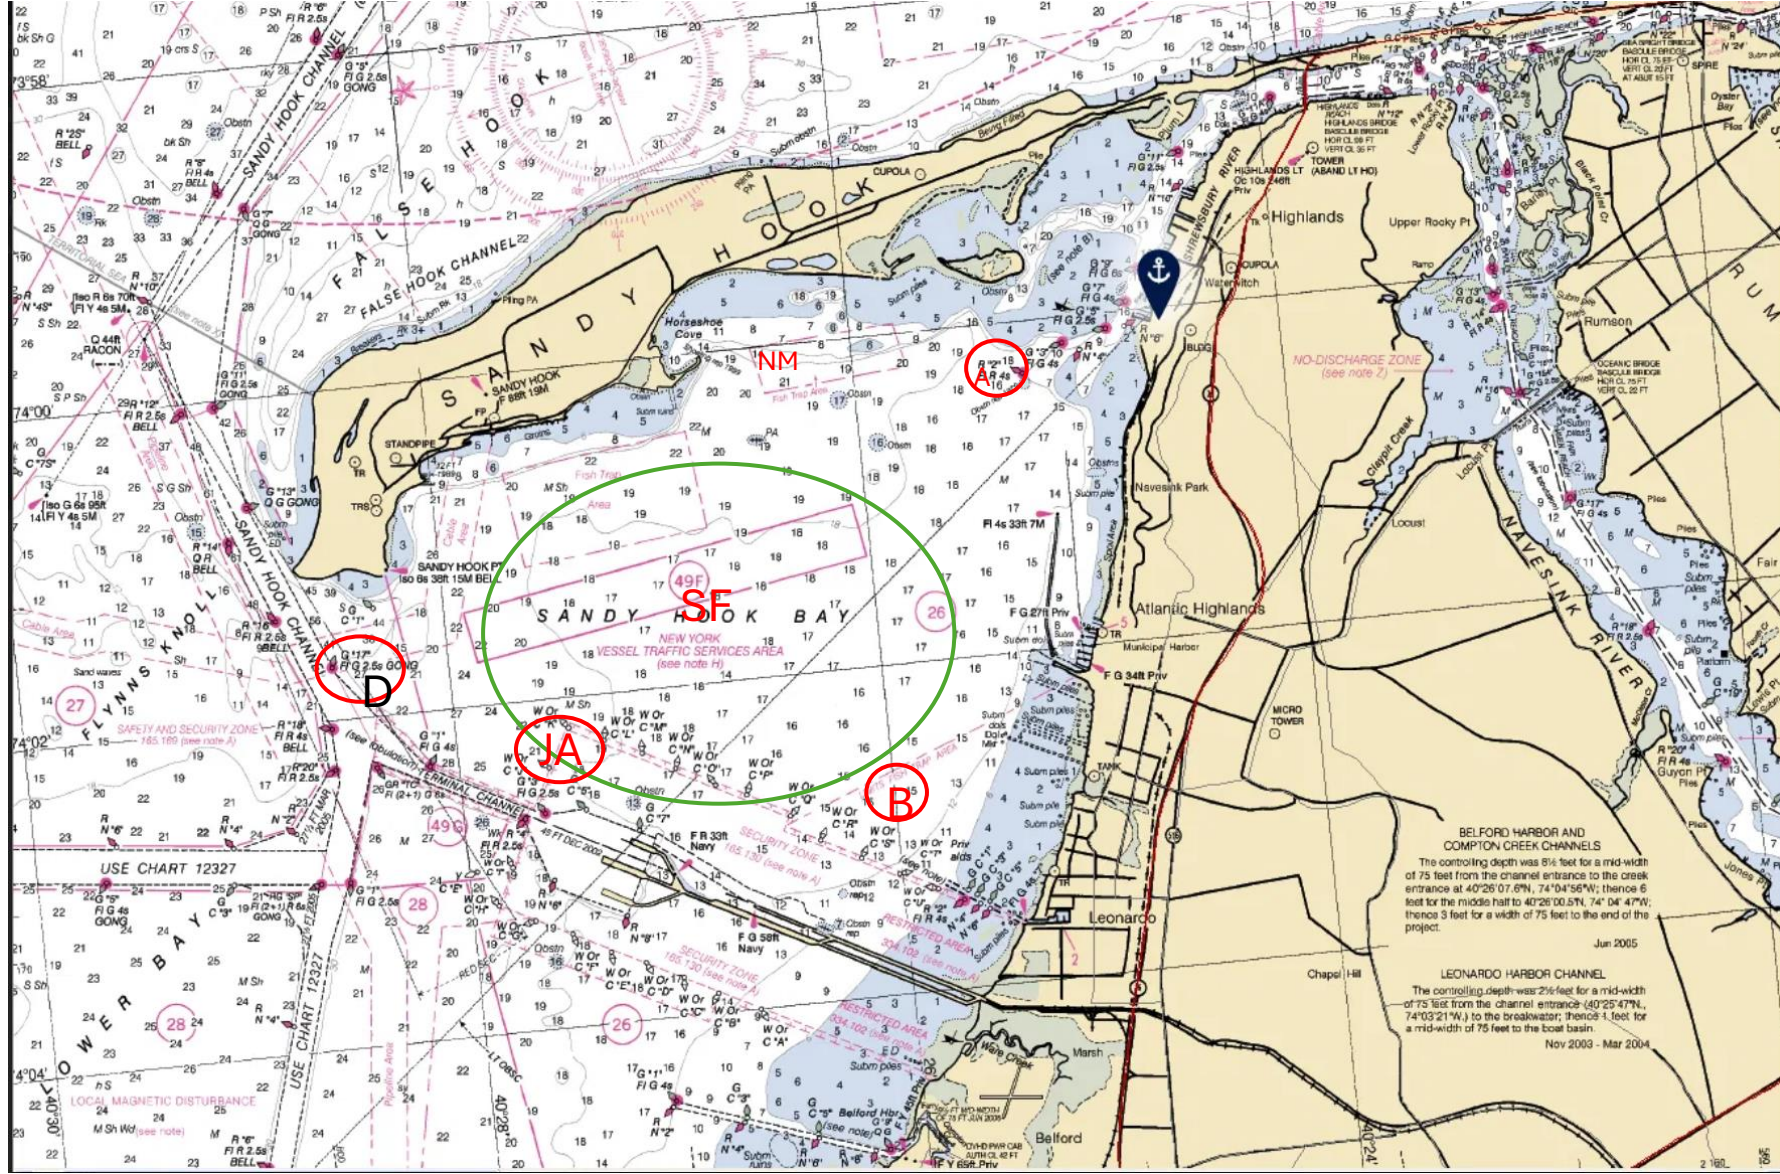

# Pursuit Start

- Removes some of the RISK
  - Predefined start time
  - Alone at the start with clear air
  - You can sail your start strategy
- Pre-determined courses
  - There are three pre-determined courses
  - The race committee will select a Race Course once they are on station
  - The determination is made based on wind speed and weather conditions
- Notes
  - Please check in with Race Committee on starboard tack
  - Flags will be displayed for the first starter only
  - All subsequent starters will be given notice via radio **channel 69**
    - Notice of the next boat – by name
    - Notice of 5, 4, 3, 2, 1 countdown of seconds (NOT MINUTES!)
  - It is up to you to keep track of your start time
  - If you miss your start go thru the line when you get there
    - Do not block or alter another boat's official start
    - Be to leeward of official starting boat!
  - If you are called – ON COURSE SIDE (OCS) then you must dip the line and start again
    - Your entire boat must go below the line

# Race Course Area

Notes:

- Approx location of marks
- Use lat/long provided
- Olympic circle are yellow cylinder marks with alternating red and green tops
- Start/Finish (SF) in center of circle
- Honor all white govt buoys by Gov' pier