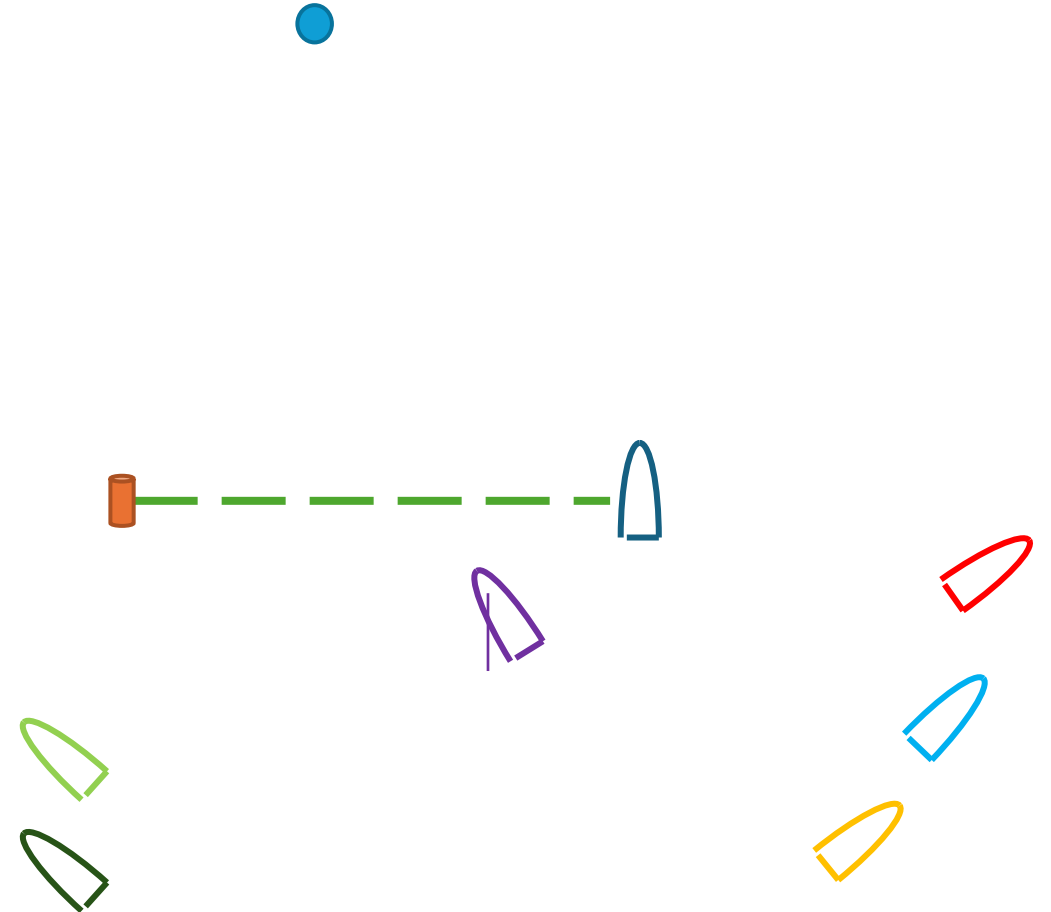

# Race Course Area

Notes:

- Approx location of marks
- Use lat/long provided
- Olympic circle are yellow cylinder marks with alternating red and green tops
- Start/Finish (SF) in center of circle
- Honor all white govt buoys by Gov' pier