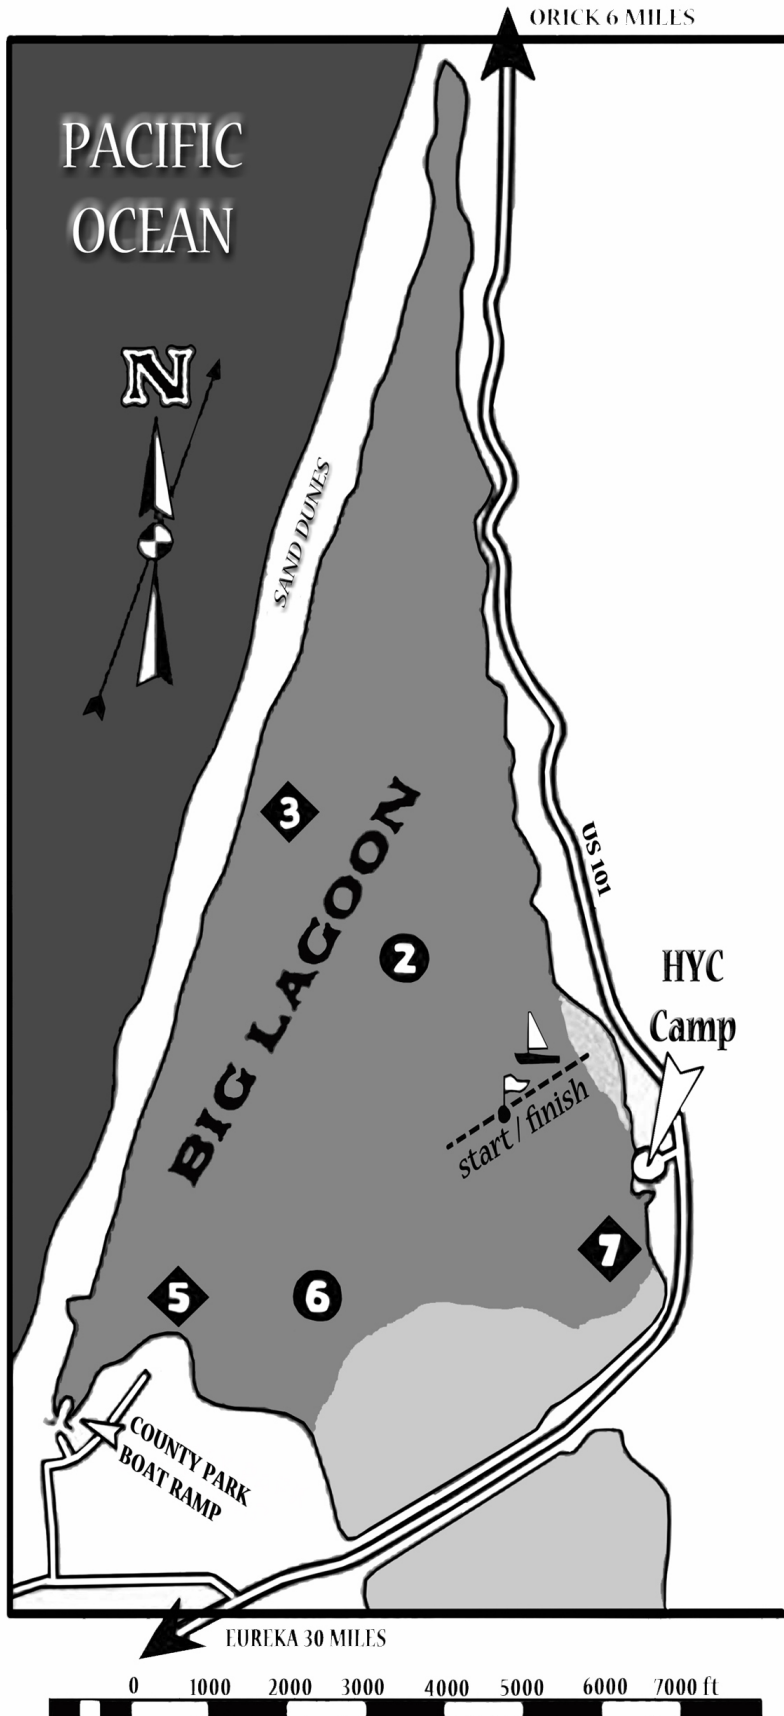

HUMBOLDT YACHT CLUB REDWOOD REGATTA

OFFICIAL COURSES

A	LONG	3p			
	SHORT	2p			
B	LONG	3p	6p		
	SHORT	2p	6p		
C	LONG	3p	5p	2s	6p
	SHORT	2p	5p	2s	6p
D	LONG	5p	7p	5p	7p
	SHORT	5p	7p		
E	LONG	5s	3s	7s	
	SHORT	5s	2s	7s	
F	LONG	5p	7p		
	SHORT	6p	7p		
G	LONG	5s	3s	7s	
	SHORT	6s	2s	7s	

NOTES:
L.P. & EL TOROS SAIL SHORT COURSE
ALL OTHERS SAIL LONG COURSE
STARTING LINE RESTRICTED AFTER YOUR START