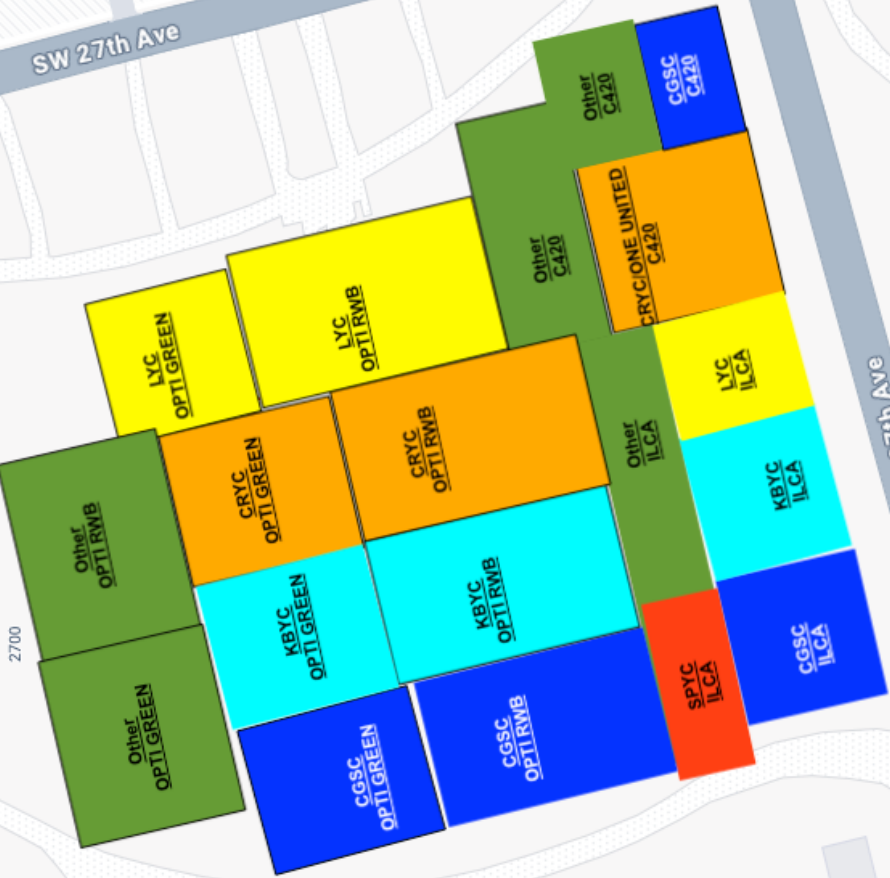

Pan American Dr

SW 27th Ave

SW 27th Ave

SW 27th Ave

SW 27th Ave

2700

6443

McCallane Rd

SW 27th Ave

SW 27th Ave

SW 27th Ave

3650

3501

Minole Boat Ramp

Loma Cuxart Falcon

Pure Ice USA - Ice & Water Vending Location