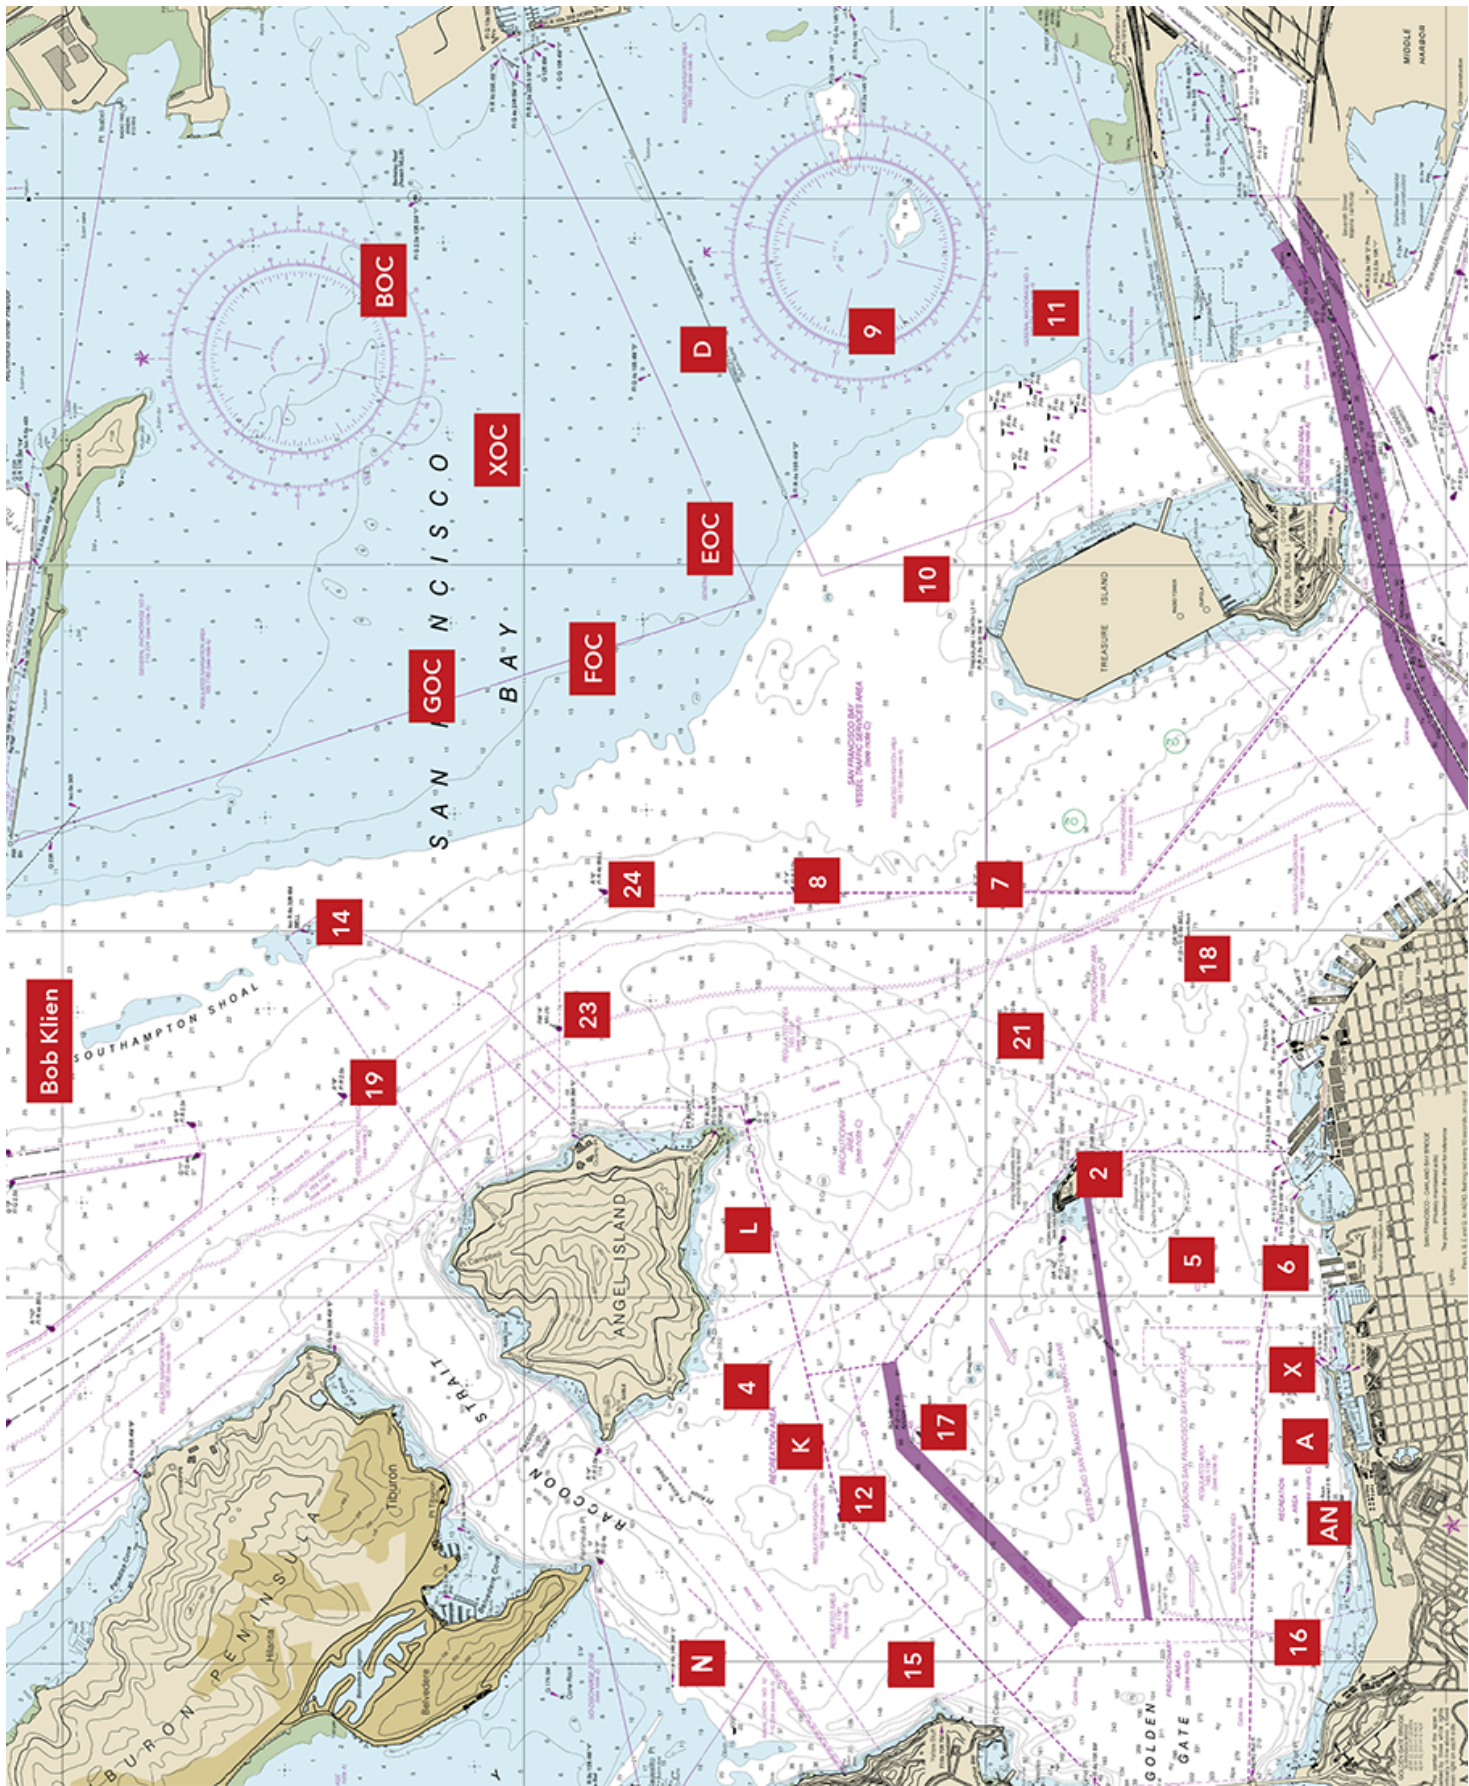

Express 27 Nationals

October 11 - 13, 2024

Attachment C - Long Distance Courses

Description of Marks

Angel Island	Angel Island
YRA 12	G "1" Fl G4s, – Little Harding Rock
NR12	NR12 Fl R 4s – Approx 1.3 nm South of Richmond - San Rafael Bridge main channel
Bob Klein	Yellow Mark 50 yards north of Southampton Shoals platform

Courses

Course A	Start - YRA12 p - Bob Klein p - Finish
Course B	Start - Angel Island p - Finish
Course C	Start - YRA12 s - Finish
Course D	Start - NR12 p - Finish
Course E	Audible call by PRO on the water