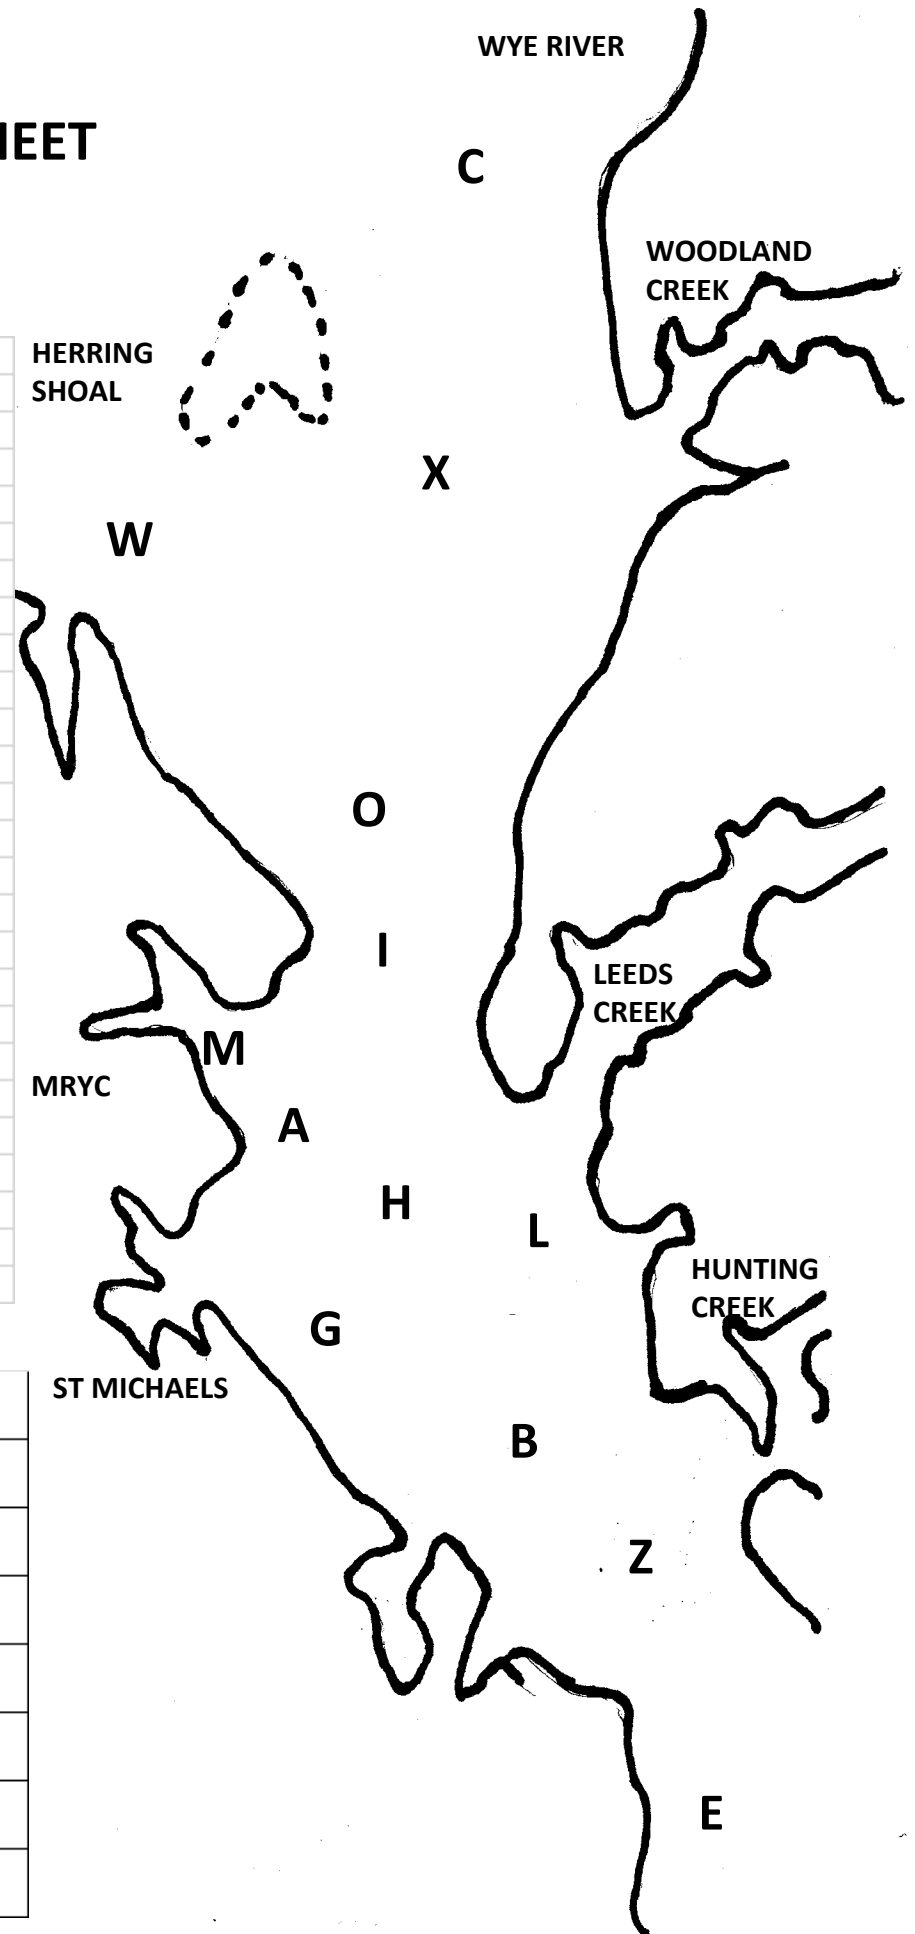

MILES RIVER LOG CANOE RACE SHEET

C - RED #4 MOUTH OF WYE RIVER	N38.50.808 - W 76.12.051
X - CLUB MARK - WOODLAND CREEK	N 38.49.629 - W 76.12.421
W- RED #10 - HARBOURTOWNE	N 38.49.593 - W 76.13.257
O - RED #12 - MARTINGHAM	N 38.49.593 - W 76.12.537
I - GREEN #1 - FLASHER AT DEEP WATER POINT	N 38.48.170 - W 76.12.522
M - CLUB MARK - CORNER OF MRYS B-DOCK	N 38.48.017 - W 76.13.058
A - RED #2 - ENTRANCE TO MILES RIVER YC	N 38.47.958 - W 76.12.671
H - RED #4 - FLASHER - MID RIVER	N 38.47.698 - W 76.12.409
G - CLUB MARK - OFF SEYMOUR AVENUE	N 38.47.207 - W 76.12.532
L - CLUB MARK - OFF LEEDS CREEK	N 38.47.463 - W 76.11.865
B - GREEN #5 - DAYMARKER MID RIVER	N 38.47.080 - W 76.11.843
Z - CLUB MARK - OFF HUNTING CREEK	N 38.46.729 - W 76.11.337
E - GREEN #7 - FLASHER - OAK CREEK	N 38.45.862 - W 76.10.562

	Distance	Rounding
Start - 1st Mark		1st Mark -
1st - 2nd Mark		2nd Mark -
2nd - 3rd Mark		3rd Mark -
3rd - 4th Mark		4th Mark -
5th - 6th Mark		5th Mark -
6th Mark - Finish		6th Mark -
	Total race	

DISTANCES IN NAUTICAL MILES

MARK	A	B	C	E	G	H	I	L	M	O	W	X	Z
A		1.088	2.896	2.669	0.685	0.326	0.245	0.688	0.334	0.697		1.936	1.613
B	1.088			1.582	0.571	0.763	1.211	0.447	1.353	1.658	2.742		0.533
C	2.896				3.552	3.125	2.667			2.200	1.548	0.961	
E	2.669	1.582			2.097	2.343	2.773	1.999	2.930	3.189	4.286		1.060
G	0.685	0.571	3.552	2.097		0.429	0.890	0.474	1.019	1.366		2.590	1.087
H	0.326	0.763	3.125	2.343	0.429		0.409	0.414	0.585	0.882		2.095	1.340
I	0.245	1.211	2.667	2.773	0.890	0.409		0.775		0.476	1.532	1.706	1.713
L	0.688	0.447		1.999	0.474	0.414	0.775		0.992	1.212	.882		0.999
M	0.334	1.353		2.930	1.014	0.585		0.993					1.885
O	0.697	1.558	2.200	3.139	1.366	0.882	0.476	1.212			1.098	1.241	2.136
W		2.742	1.548	4.286			1.532	2.300		1.098		0.373	3.232
X	1.936		0.961		2.590	2.590	1.706			1.241	0.373		
Z	1.613	0.533		1.060	1.087	1.340	1.713	0.999	1.885	2.136	3.232		