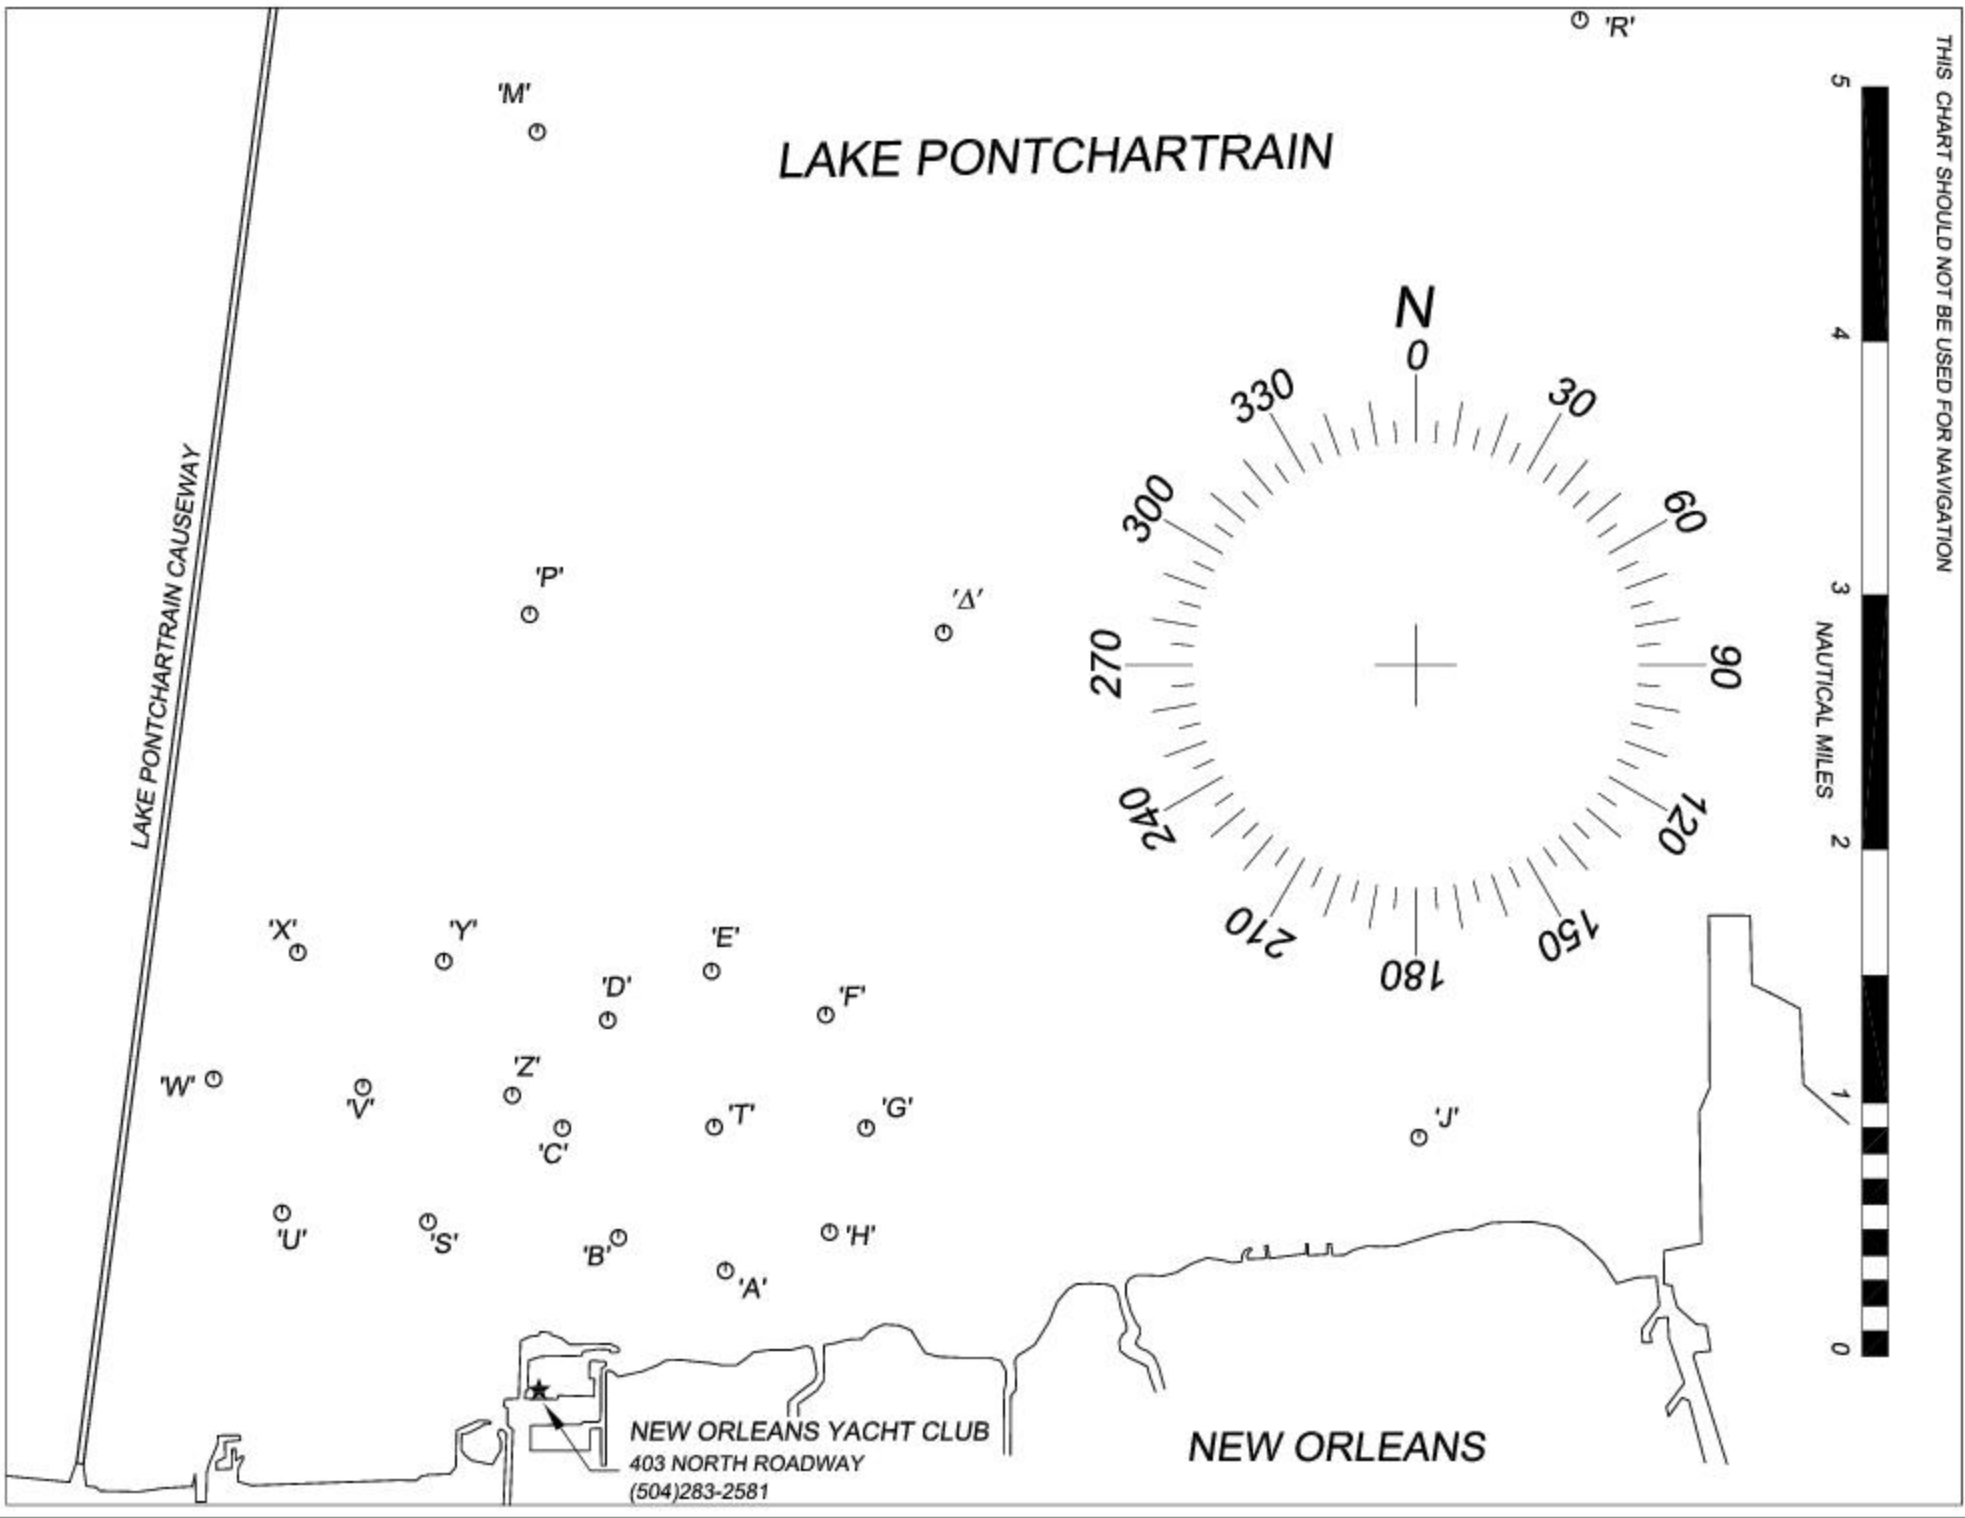

RACING MARKS ON THE SOUTH SHORE OF LAKE PONTCHARTRAIN

THIS CHART SHOULD NOT BE USED FOR NAVIGATION

LAKE PONTCHARTRAIN CAUSEWAY

LAKE PONTCHARTRAIN

5
4
3
2
1
0
NAUTICAL MILES

330
300
270
240
210
180
150
120
90
60
30
0
N