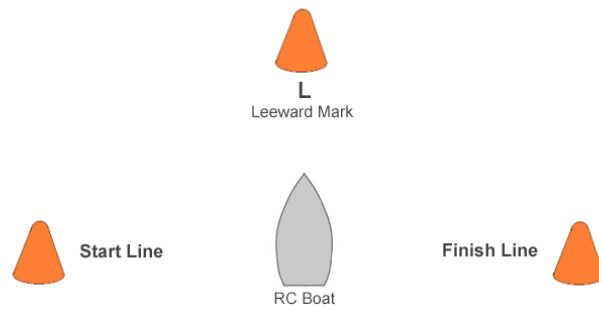

Great Pumpkin Regatta

Saturday October 26, 2024
Fleet Racing - Attachment B

Olympic Circle and Southampton Course Sheet

Marks

- W Weather Mark
- L Leeward Mark
- O Offset Mark

Courses (All marks rounded to port.)

- Course 1 W - O - Finish
- Course 2 W - O - L - W - O - Finish