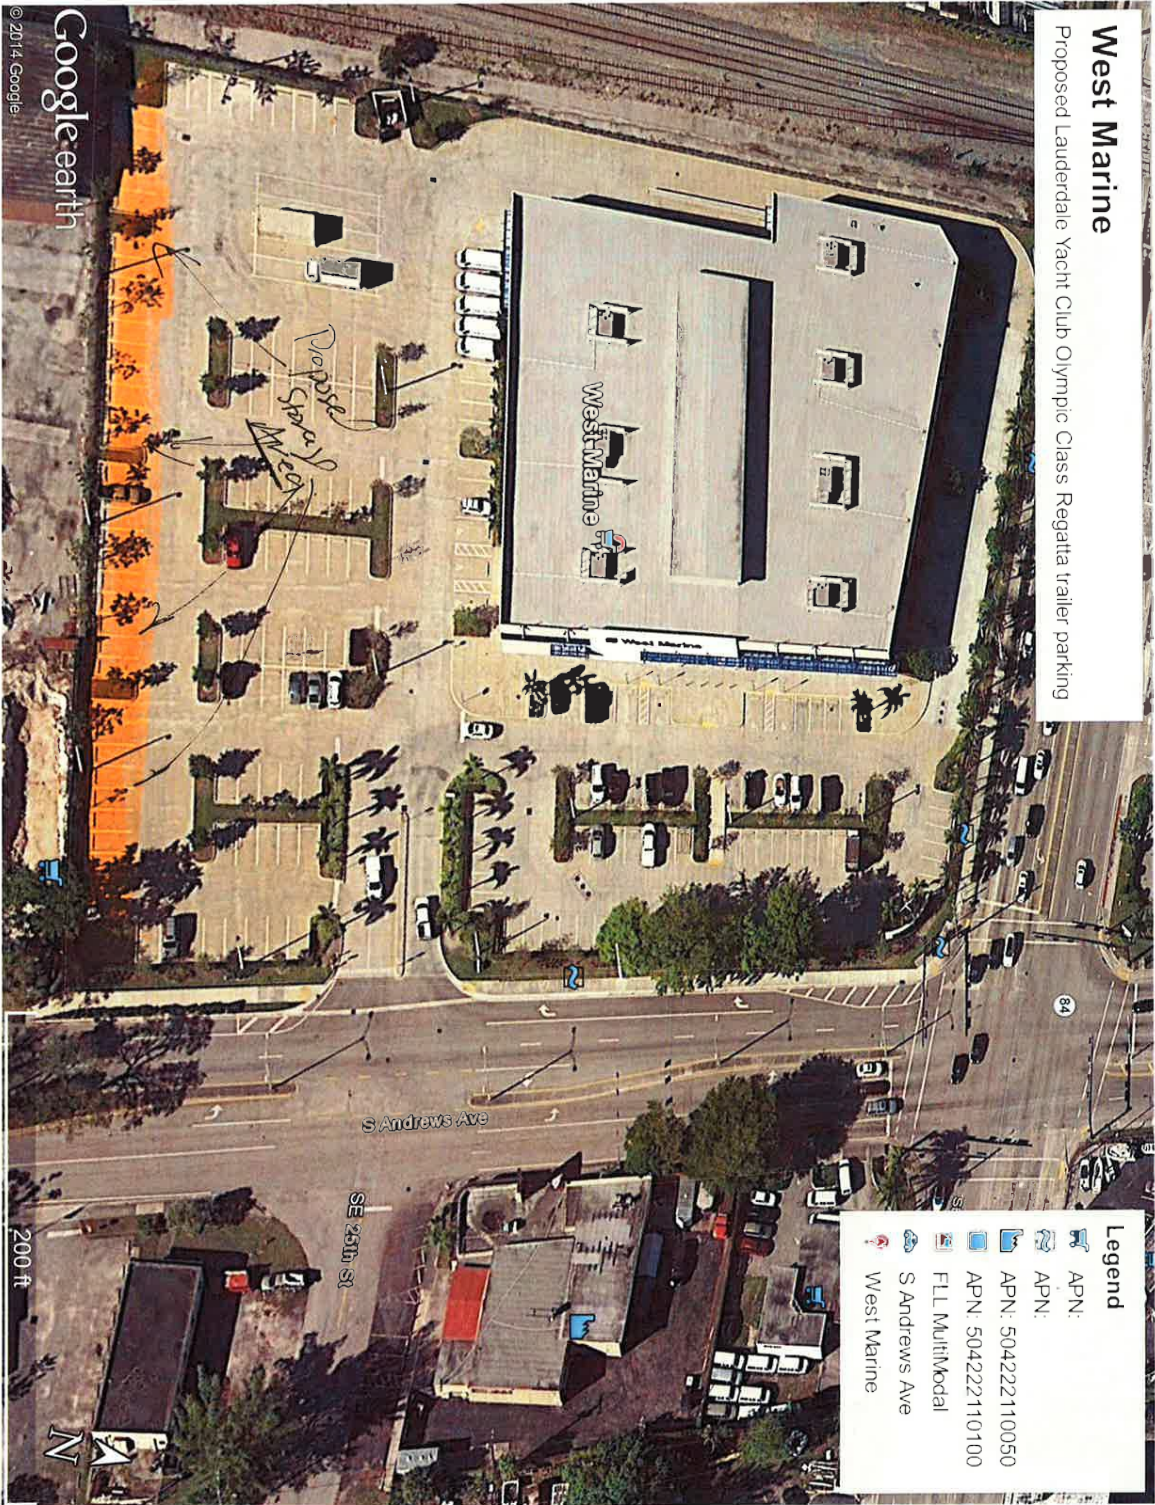

TRAILER PARKING FOR LYC REGATTAS (South Side of the West Marine Parking Lot)

Lauderdale Yacht Club
1725 SE 12th Street
Fort Lauderdale FL

West Marine
2401 South Andrews
Fort Lauderdale FL

DIRECTIONS FROM LYC TO WEST MARINE

South on Cordova Rd to 17th Street
West on 17th Street to Federal Hwy
South on Federal Hwy to 84
West on 84 to West Marine

PARK ON THE SOUTH SIDE ONLY AND KEEP THE LOADING AREAS CLEAR