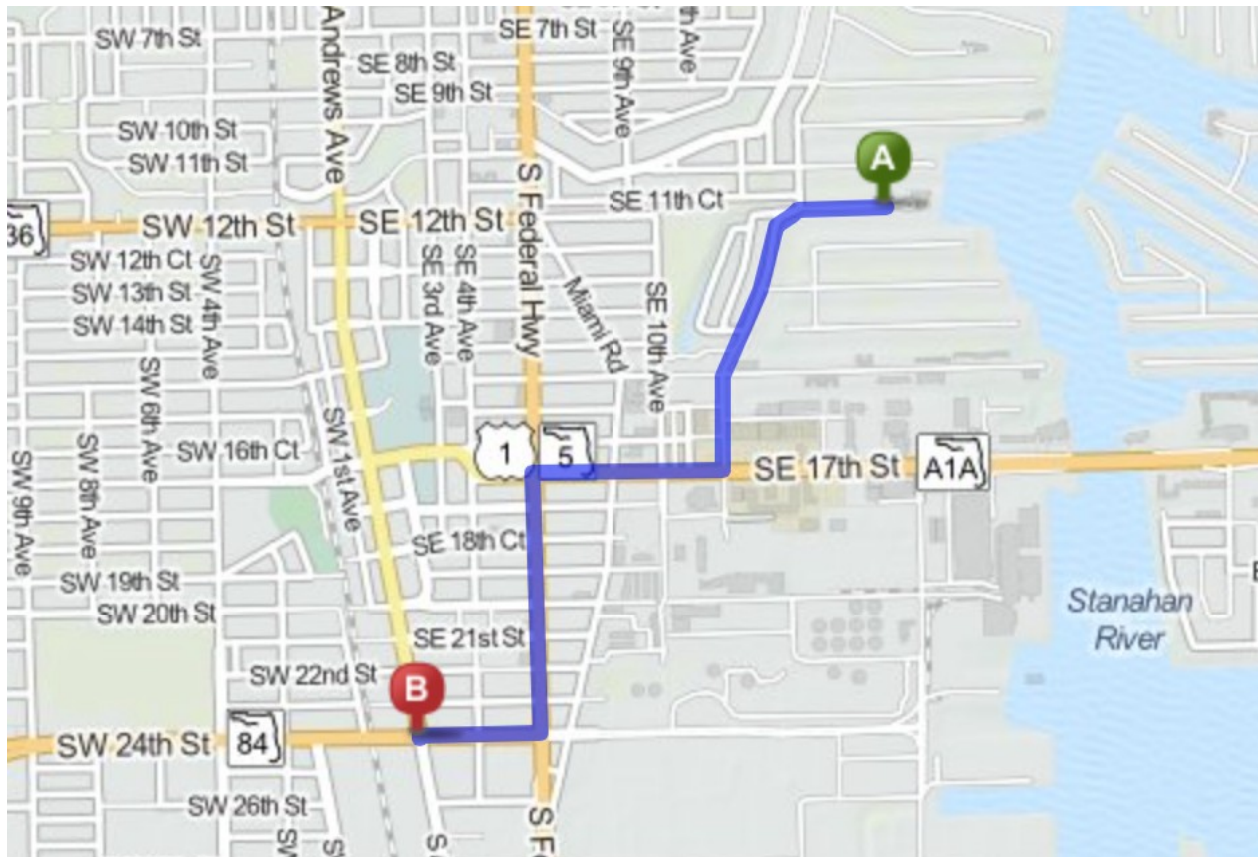

TRAILER PARKING FOR LYC REGATTAS (South Side of the West Marine Parking Lot)

Lauderdale Yacht Club
1725 SE 12th Street
Fort Lauderdale FL

West Marine
2401 South Andrews
Fort Lauderdale FL

DIRECTIONS FROM LYC TO WEST MARINE

South on Cordova Rd to 17th Street
West on 17th Street to Federal Hwy
South on Federal Hwy to 84
West on 84 to West Marine

PARK ON THE SOUTH SIDE ONLY AND KEEP THE LOADING AREAS CLEAR