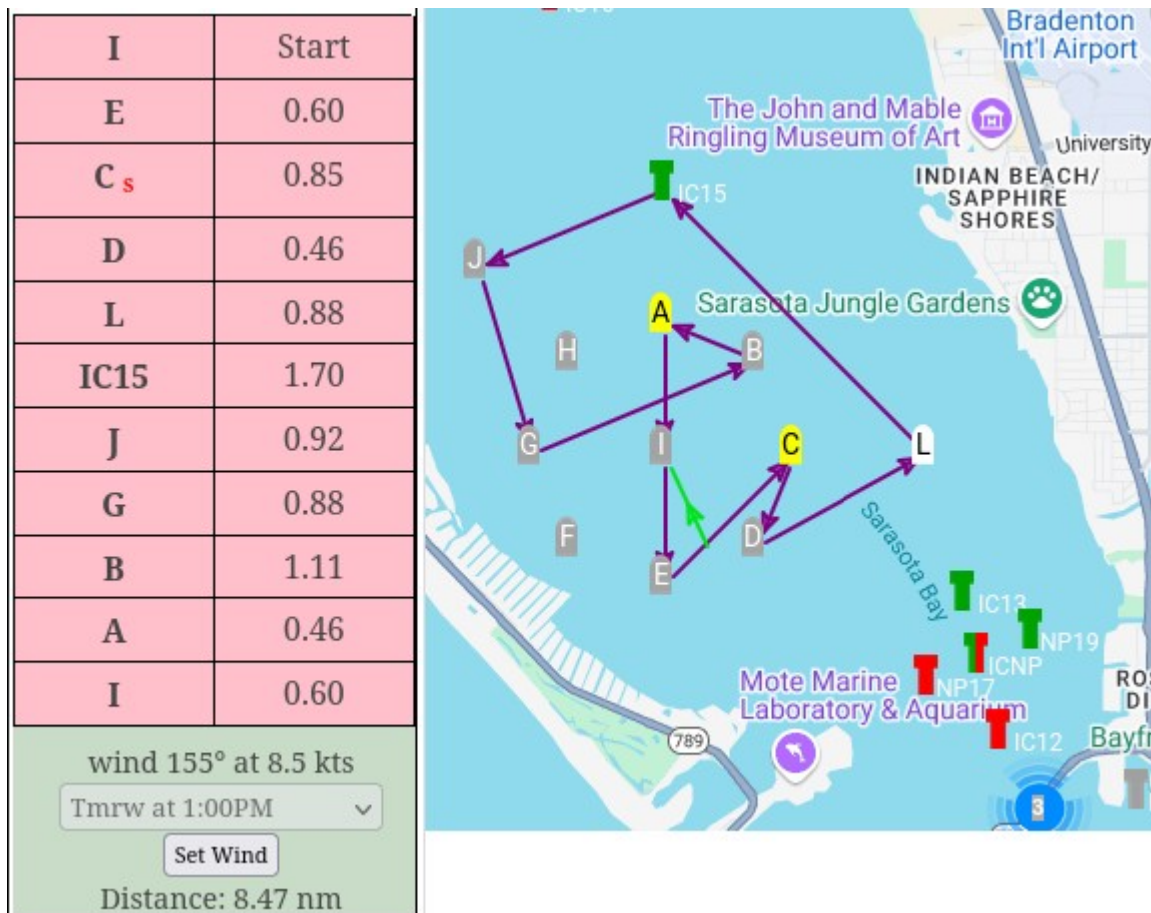

Cherry Pie Regatta

PHRF Monohull Course & Start Times

Course at [https://sarabayracing.com/wp-content/plugins/mjh-race-course-builder/builder.html?wind=\(155,8.5\)&distance=8.47&duration=\(01:44-02:24,01:14-01:52&course=I--E--Cs--D--L--IC15--J--G--B--A--I](https://sarabayracing.com/wp-content/plugins/mjh-race-course-builder/builder.html?wind=(155,8.5)&distance=8.47&duration=(01:44-02:24,01:14-01:52&course=I--E--Cs--D--L--IC15--J--G--B--A--I)

All marks to port unless indicated with an “S”.

Marks & Navigation data at <https://sarabayracing.com/racing-tools/navigation-data-coordinates/spreadsheets/>

First boat starts between “I” and RC at 1305 (1:05pm)

Cherry Pie Regatta

PHRF Monohull Course & Start Times

Monitor Ch 78

Start	Sail#	Skipper	Boat Name	Class/Fleet	PHRF
13:05:00	16	John Huber	Green Flash	PHRF Monohull	245
13:05:17	533	Rudolf Reinecke	Cheater Beater	PHRF Monohull	243
13:07:41	127	Robert Hindle	Windsong	PHRF Monohull	226
13:08:15	53447	Michael Landis	Eventide	PHRF Monohull	222
13:09:48	127	Michael Halliday	Runaway	PHRF Monohull	211
13:15:10	307	Bob Armstrong	Silver Lining2	PHRF Monohull	173
13:18:08	36	Franklin Ward	LOON	PHRF Monohull	152
13:18:08	2	Ed Throckmorton	Joy II	PHRF Monohull	152
13:19:49	122	Marvin Quin	Quinessential	PHRF Monohull	140
13:21:56	67818	Rolf Hahn	Raegan-e	PHRF Monohull	125