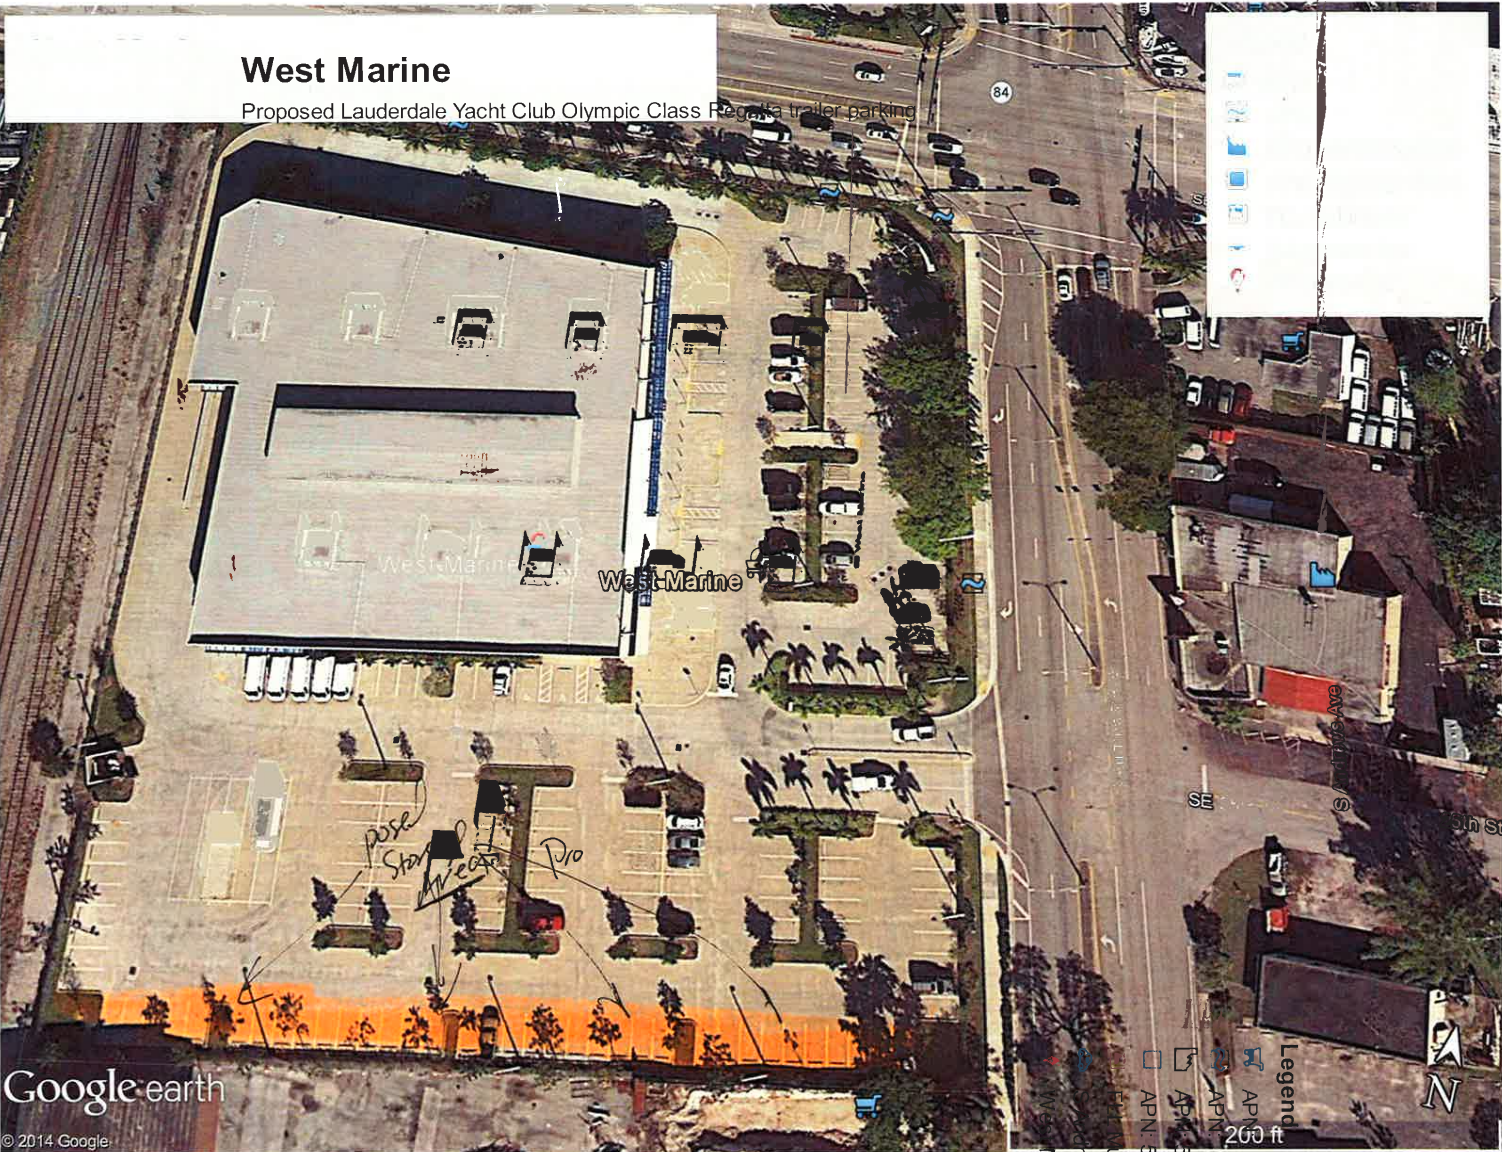

TRAILER PARKING FOR LYC REGATTAS (PARK AT YOUR OWN RISK, TRAILER LOCKS ADVISED)(South Side of the West Marine Parking Lot)

Lauderdale Yacht Club
1725 SE 12th Street
Fort Lauderdale FL

West Marine
2401 South Andrews
Fort Lauderdale FL

DIRECTIONS FROM LYC TO WEST MARINE

South on Cordova Rd to 17th Street
West on 17th Street to Federal Hwy
South on Federal Hwy to 84
West on 84 to West Marine

West Marine

Proposed Lauderdale Yacht Club Olympic Class Regatta trailer parking

PARK ON THE SOUTH SIDE ONLY AND KEEP THE LOADING AREAS CLEAR