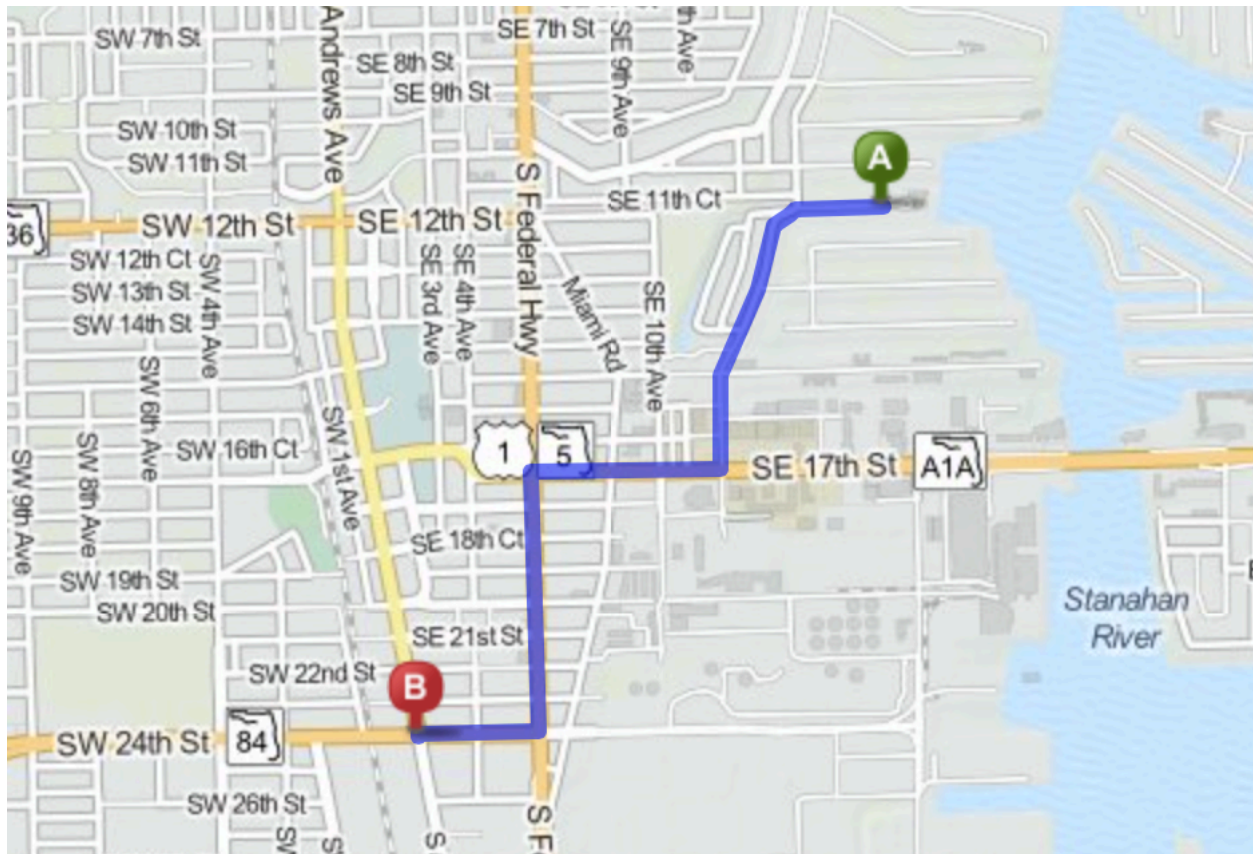

TRAILER PARKING FOR LYC REGATTAS (PARK AT YOUR OWN RISK, TRAILER LOCKS ADVISED)(South Side of the West Marine Parking Lot)

Lauderdale Yacht Club
1725 SE 12th Street
Fort Lauderdale FL

West Marine
2401 South Andrews
Fort Lauderdale FL

DIRECTIONS FROM LYC TO WEST MARINE

South on Cordova Rd to 17th Street
West on 17th Street to Federal Hwy
South on Federal Hwy to 84
West on 84 to West Marine

West Marine

Proposed Lauderdale Yacht Club Olympic Class Regatta trailer parking

PARK ON THE SOUTH SIDE ONLY AND KEEP THE LOADING AREAS CLEAR