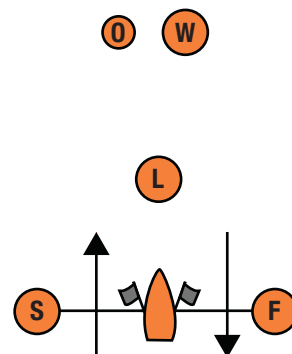

Big Daddy Regatta – Fleet Racing

Saturday March 8, 2025

RICHMOND
YACHT CLUB

Attachment B

Deep Water Course Sheet

Courses 1 – 2 (All marks rounded to port.)

Course 1 W - O - Finish

Course 2 W - O - L - W - O - L - Finish

Marks

S	Start Pin
F	Finish Pin
W	Weather Mark
O	Offset Mark

Courses 3 - 7

Course 3 Start - YRA mark 8 (R"4" Fl 4s - 1 nm east of point Blunt) - Finish

Course 4 Start - YRA mark 24 (R "6" Fl 4s bell - 1.1 NM E of Quarry Point) - Finish

Course 5 Start - YRA mark 12 (G "1" Fl G 4s - Little Harding Rock) - Finish

Course 6 Start - YRA mark 7 (R "2" Fl 6s - 1 NM NW of Treasure Island) - Finish

Course 7 To be determined on the water.

Marks

S	Start Pin
F	Finish Pin
W	Weather Mark