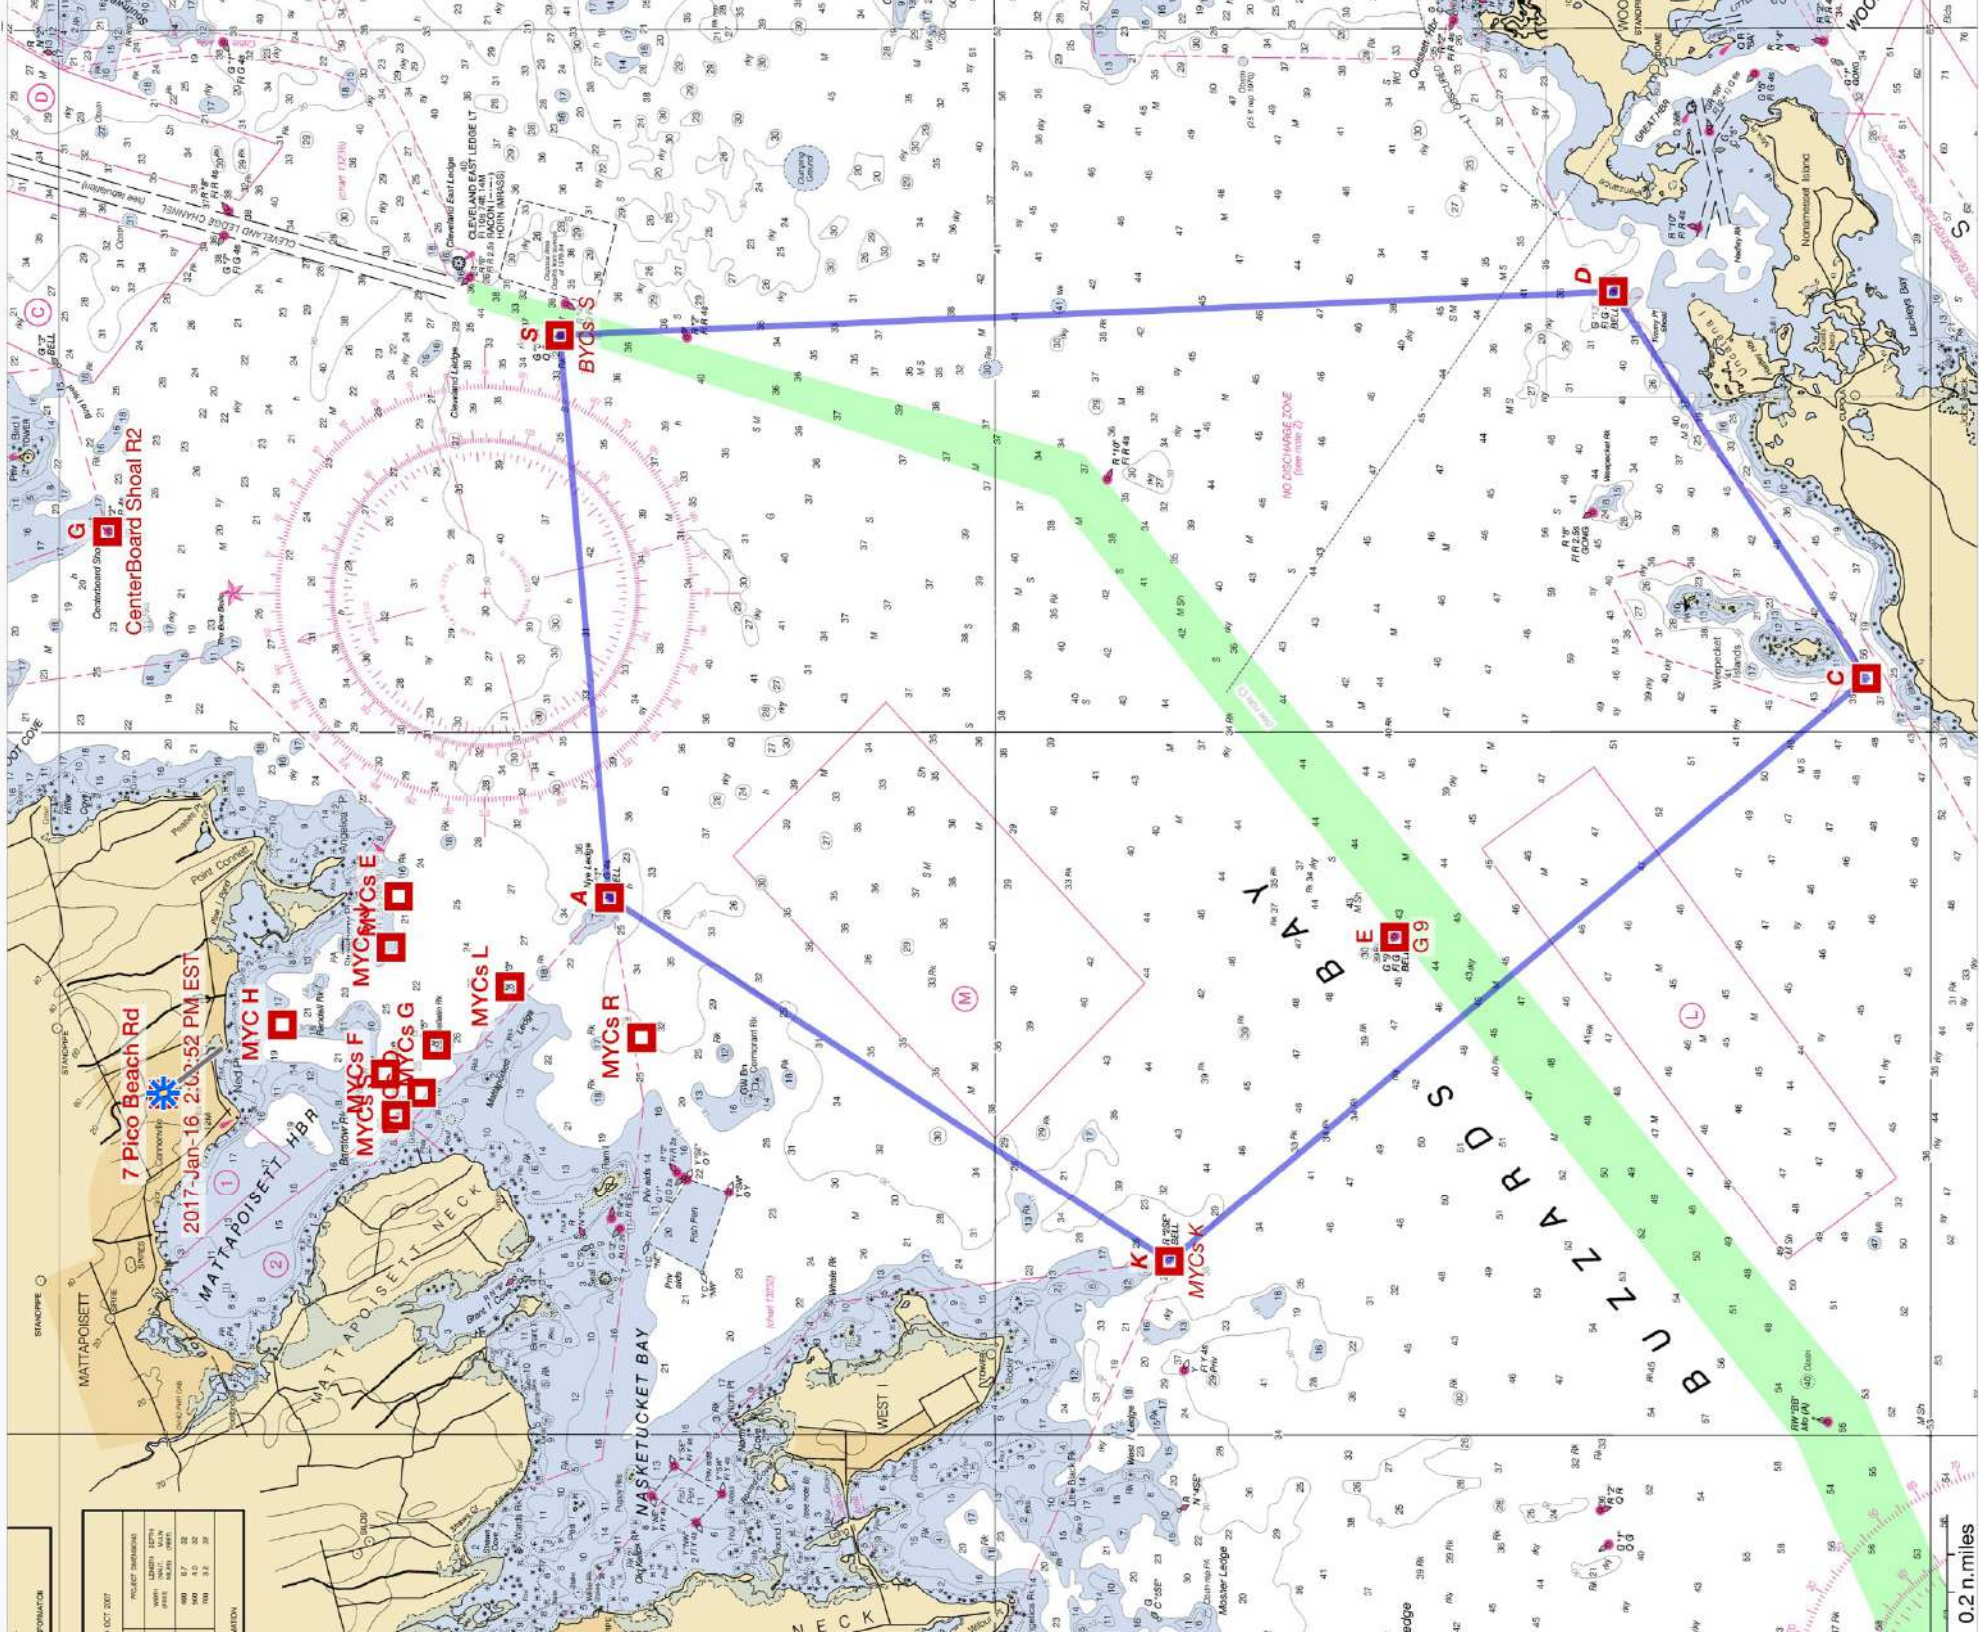

MYC's Round the Bay Race

Course X - A-K-C-D-S-A 19.5nm

Start & Finish @ A - Nye Ledge G"1"

'Reverse' Course RX - A-S-D-C-K-A

7 Pico Beach Rd
2017-Jan-16 2:02:52 PM EST

0.2 n.miles