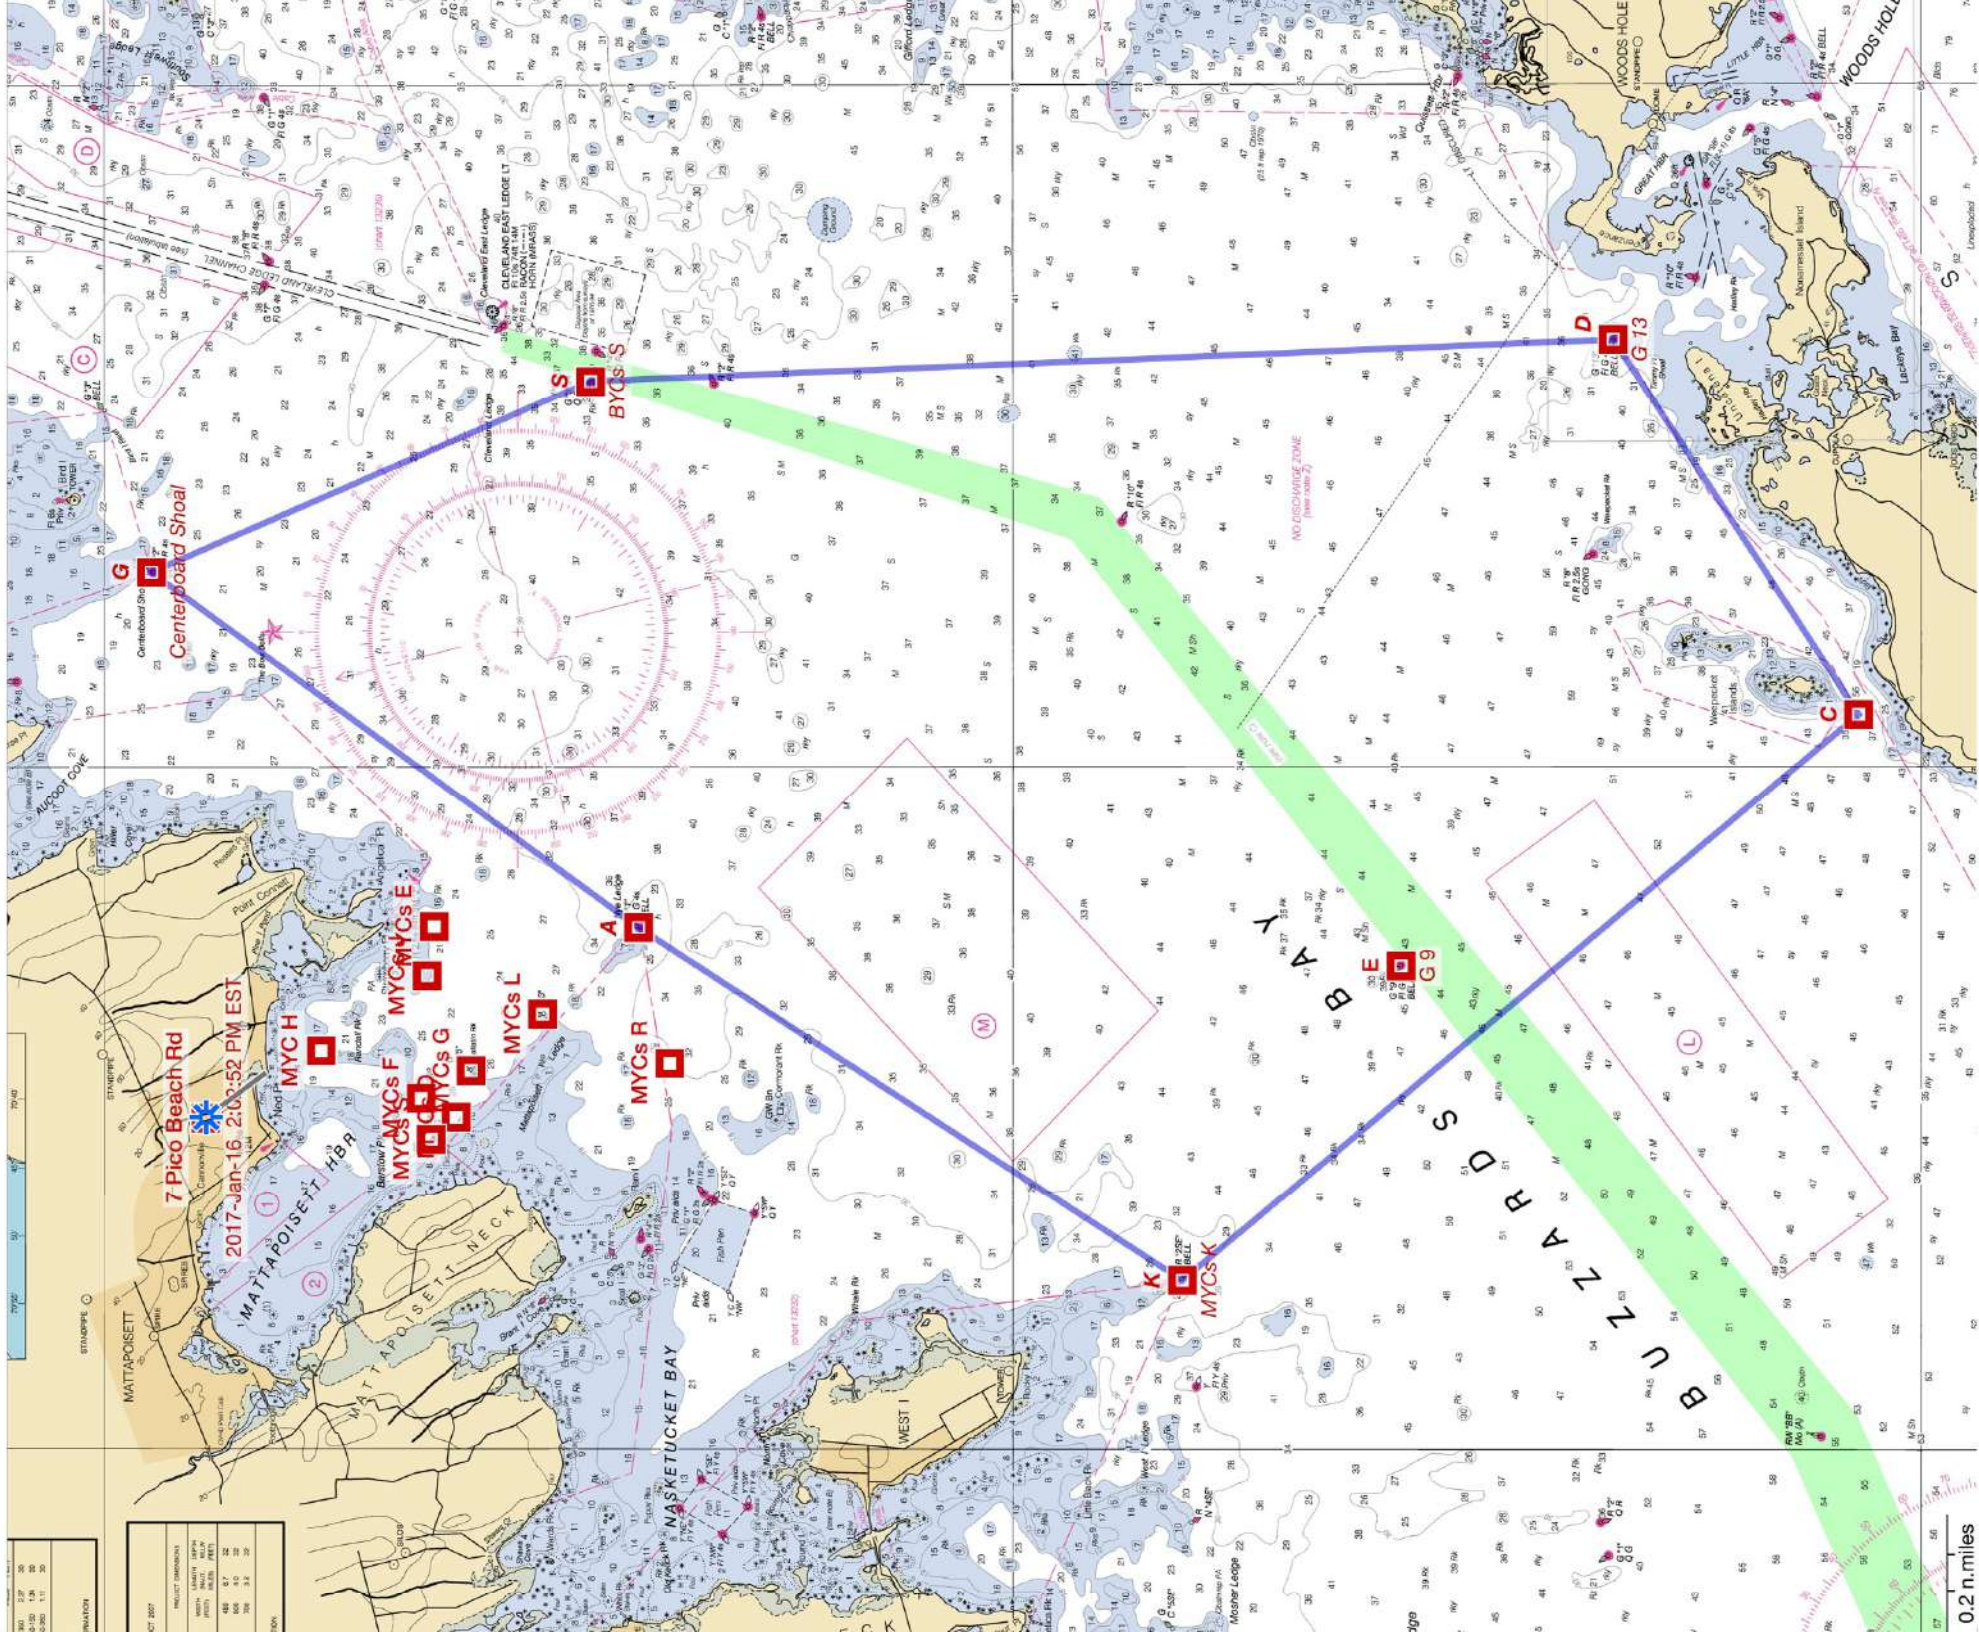

MYC's Round the Bay Race

Course X - A-K-C-D-S-A 19.5nm

Start & Finish @ A - Nye Ledge G"1"

'Reverse' Course RX - A-S-D-C-K-A

ELECT 2017	
PLOTTER INFORMATION	
DATE	TIME
10/10/17	10:00
10/11/17	10:00
10/12/17	10:00
10/13/17	10:00
10/14/17	10:00
10/15/17	10:00
10/16/17	10:00
10/17/17	10:00
10/18/17	10:00
10/19/17	10:00
10/20/17	10:00
10/21/17	10:00
10/22/17	10:00
10/23/17	10:00
10/24/17	10:00
10/25/17	10:00
10/26/17	10:00
10/27/17	10:00
10/28/17	10:00
10/29/17	10:00
10/30/17	10:00
10/31/17	10:00

7 Pico Beach Rd
2017-Jan-16 2:02:52 PM EST

0.2 n.miles

MYC's Round the Bay Race

Course Y - A-K-C-D-S-G-A 22.5nm

Start & Finish @ A - Nye Ledge G"1"

'Reverse' Course RY - A-G-S-D-C-K-A

MYC's Round the Bay Race

Course Z - A-K-C-D-E-S-G-A 26.0nm

Start & Finish @ A - Nye Ledge G "1"

'Reverse' Course RZ - A-G-S-E-D-C-K-A